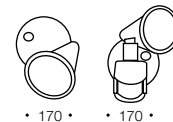

Beige/black/nickel

Codes

Titan EX.1S-BE Titan EX.1S-BK

Titan EX.1S-NK

Titan EX.1-BE Titan EX.1-BK

Titan EX.1-NK

Titan EX.2S-BE Titan EX.2S-BK

Titan EX.2S-NK

Titan EX.2-BE Titan EX.2-BK

Titan EX.2-NK

Measurements

Back plate: 125

• 170 • • 170 •

• 280 •

• 280 •

Product Approvals