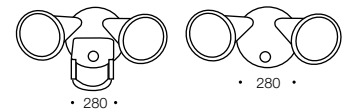

Titan

Exterior Spot

Specifications

Type	Exterior
Light Source	LED GU10 cob
Lumen	450 per head
Colour Temp	3000k
Wattage	6w per unit
Dimmable	No
CRI	>80
Power Factor	>0.9
Beam Angle	140
Warranty	2 year

Colours

Titan EX.2-BE Titan EX.2-BK

Titan EX.2-NK

Measurements

Back plate: 125

• 170 • • 170 •

• 280 •

• 280 •

Product Approvals