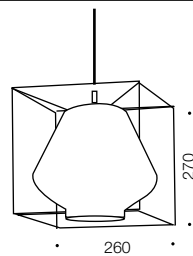

### Measurements

Cable Length: 2.0