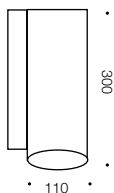

Parkin

Wall Lamp

Specifications

Type	Wall Lamp
Light Source	60w 240v E27
Globe	Not included
Warranty	1 year*

Colours

Nickel/opal matt glass

Measurements

Codes