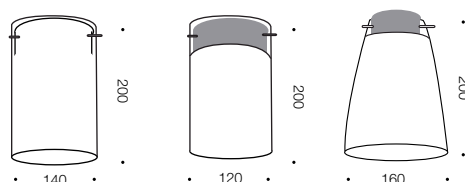

Envoy, Tommy & Lydia

Batten Fix

Specifications

Type	Batten Fix
Light Source	60w max
Globe	Not included
Warranty	1 year*

Colours

Nickel with clear/frost glass

Measurements

Codes