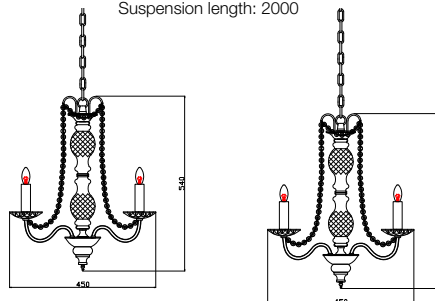

## Specifications

Type	Pendant
Light Source	3x25w E14max 5x25w E14max
Globe	Not included
Warranty	3 years*

## Measurements

Canopy length: 25  
Canopy diameter: 120  
Suspension length: 2000