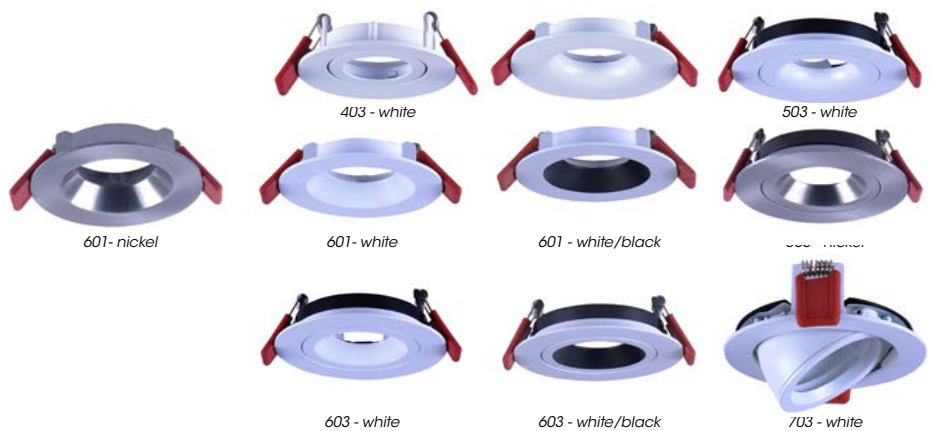

# MDL LED

Downlights

more than  
**800**  
lumen

## Retro-fit LED MDL-16 MODULE

The module 16 with twist on lamp system  
True halogen replacement lamp  
Twist lock onto the latest MDL downlights

MDL 16 dimmable with all common rotary style dimmers

Available in warm white (3000K) or cool white (5000K)

### LED MDL-16 Module

- Retro-fit LED
- 12w
- Dimmable
- 3000k/5000k
- 800/840Lm
- 1330 lux
- Wide beam angle
- Ra > 84
- IP44
- Lead & Plug
- 5 year replacement