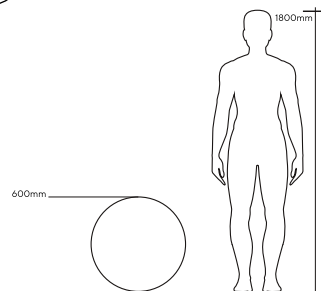

Colours

Clear

Codes

Amelia 60XL R-3C

Measurements

Product Approvals