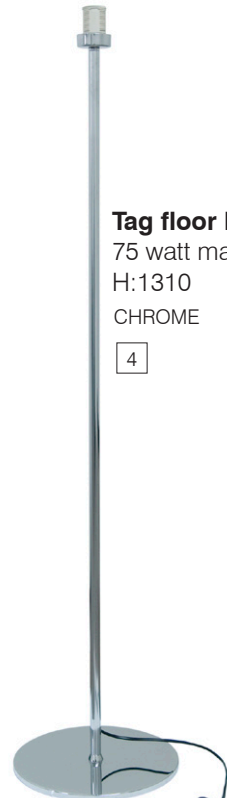

## METALWARE

**Tag 27 table lamp**  
60 watt max E27  
H:270 D:180  
CHROME

4

**Tag 35 table lamp**  
60 watt max E27  
H:350 D:230  
CHROME

4

**Mod 27 table lamp**  
60 watt max E27  
H:270 D:150  
NICKEL

4

**Mod 35 table lamp**  
60 watt max E27  
H:350 D:200  
NICKEL

4

**Harp 21**   **Harp 33**  
210x90   330x90  
CHROME or NICKEL

4

**Tag pendant**  
60 watt max E27  
H:290 + 1200  
CHROME

4

**Mod pendant**  
60 watt max E27  
H:290 + 1200  
NICKEL

4

**Tag floor lamp**  
75 watt max E27  
H:1310  
CHROME

4

**Mod floor lamp**  
75 watt max E27  
H:1310  
NICKEL

4

**Lob floor lamp**  
75 watt max E27  
H:1830  
CHROME / WHITE base  
NICKEL / BLACK base

1

The adode collection of metal lamp frames offers endless combinations of individual personality when married with the lampshade series. Inspired by modern design with emphasis and attention to quality manufacture.