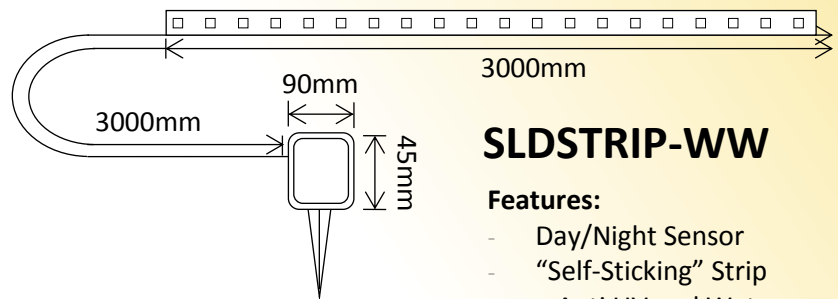

# LED Strip Lights

180x Warm  
White LEDs  
@2.4w/Lm

1x 1.2V  
1.8Ah Ni-MH

0.7W Separate  
Polycrystalline

Dust & Water  
Protection

### Features:

- Day/Night Sensor
- "Self-Sticking" Strip
  - Anti UV and Waterproof double-sided adhesive
- 8 Hours Charging Time
- 6-8 hours Working Time
- 8 different flashing or steady modes to choose from
- **1 Year Warranty!**