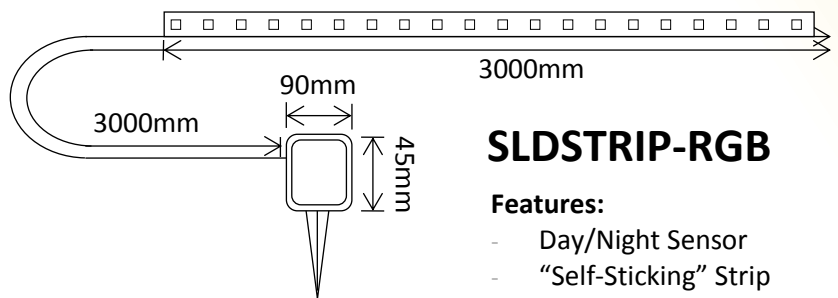

SLDSTRIP-RGB

Features:

- Day/Night Sensor
- "Self-Sticking" Strip
  - Anti UV and Waterproof double-sided adhesive
- 8 Hours Charging Time
- 6-8 hours Working Time
- 8 different flashing or steady modes to choose from
- **1 Year Warranty!**