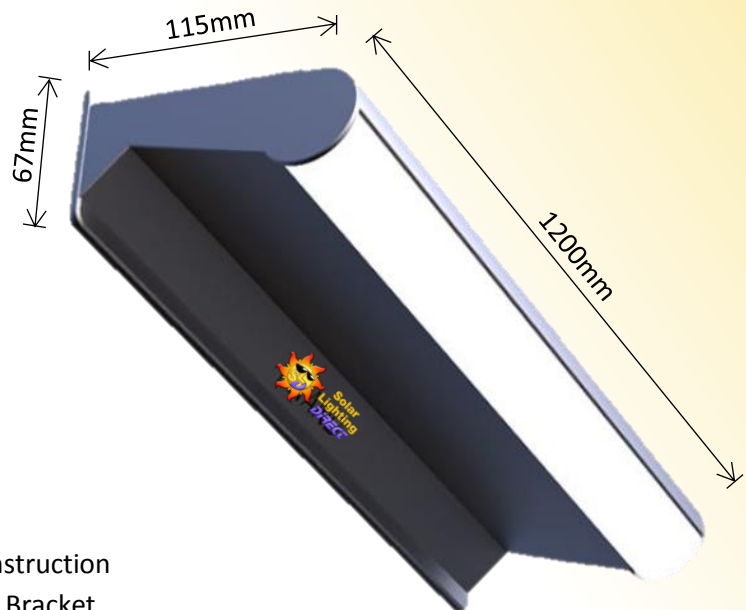

12W “All-In-One” Sign Light

96x SMD LEDs
Total Power 12W

1x 3.7V
26.4AH Li-Ion

9W Integrated
Polycrystalline

Dust & Water
Protection

Extruded
Aluminium Body

1200 Lumens
at 1 metre

PMMA
Diffuser

SLDSL-12W

Features:

- On/Off Push Button
- Day-Night Sensor
- Integrated Solar Panel
- Sleek Modern Design
- Durable, Weather-Proof Construction
- Easy “Screw-In” Wall Mount Bracket
- 8 hour Charging Time
- 8 hour Run-Time
- Cool White LEDs