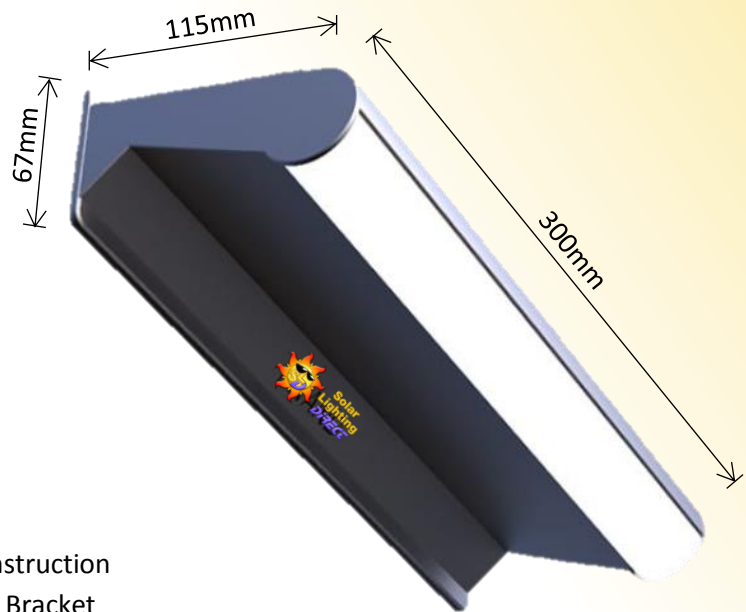

5W “All-In-One” Sign Light

24x SMD LEDs
Total Power 5W

1x 4.4AH
Li-Ion

4.5W Integrated
Polycrystalline

Dust & Water
Protection

Extruded
Aluminium Body

500 Lumens
at 1 metre

PMMA
Diffuser

SLDSL-5W

Features:

- On/Off Push Button
- Day-Night Sensor
- Integrated Solar Panel
- Sleek Modern Design
- Durable, Weather-Proof Construction
- Easy “Screw-In” Wall Mount Bracket
- 8 hour Charging Time
- 8 hour Run-Time
- Cool White LEDs