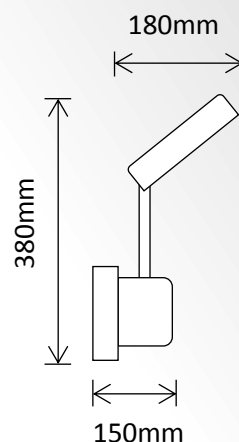

20x SMD LEDs
@ 0.2W ea

1x 3.6Ah
NiMH

2.5W Separate
Polycrystalline
(with 5m cable)

Dust & Water
Protection

Durable ABS
Construction

550 Lumens
at 1 metre