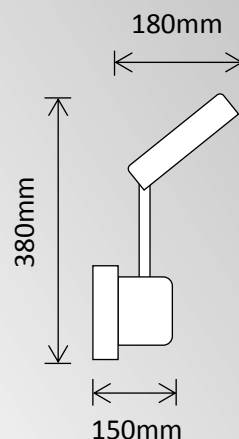

## SLDFL0004C-4W-PIR/WW

### Features:

- "Plug and Play" Installation
- Pyro-electric Infrared Sensor
- Built in Photo Electric Cell
- Sensitivity Adjustable
- Time Adjustable
- 180 Degree Sensor Adjustment
- 360 Degree Light Adjustment
- 4-6-hours Operation per day
- Wall Mounting Bracket
- Warm White LEDs
- Colour – Black
- **1 Year Warranty!**