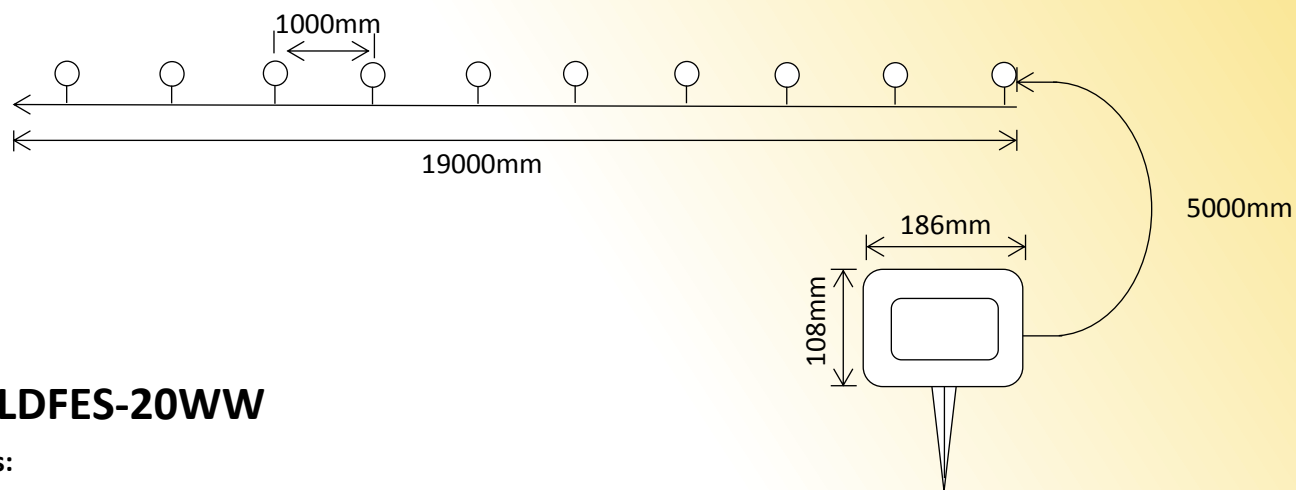

FESTOON LIGHTS

SLDFES-20WW

20x G45 – E27
Filament LED Bulbs
@ 0.2w – 20Lmn
per bulb
@ 2700k

2x 3.7V
2.2Ah Lithium

2.8w - 5.5vDC
Separate E.R.E*

Dust & Water
Protection

Festoon Lights

SLDFES-20WW

Features:

- 21 LED bulbs per kit (1 x Spare Included)
- "Plug and Play" Installation
- Built in Photo Electric Cell
- 6-8 hours charging time
- 8-10 hours Operation every day
- 4 x Pre-set Operation Modes
- DIY and Easy to Install
- Cable Colour – Black
- Total Cable Length – 24m
- LED CCT – Warm White
- Optional Charging via 5v USB Port
- **1 Year Warranty!**