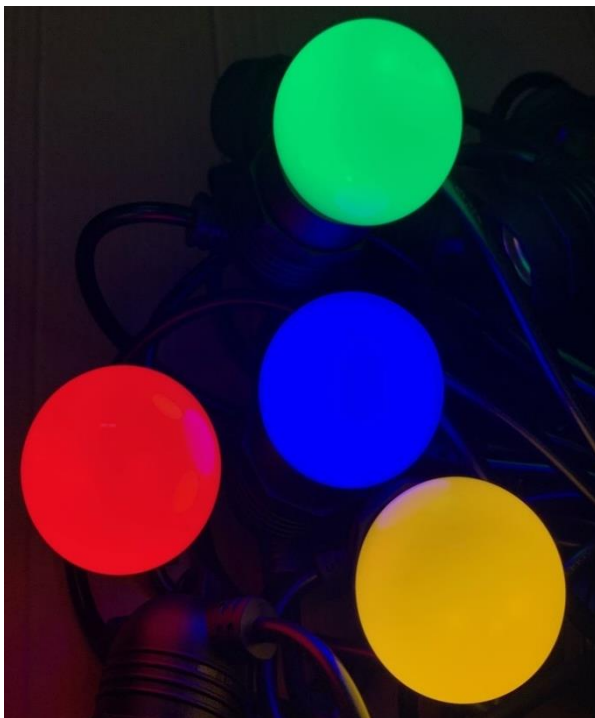

# 20W Coloured Festoon Lights

20x G45 – E27  
Filament LED  
Bulbs @ 0.2w –  
20Lmn per bulb

2x 3.7V  
2.2Ah Lithium

2.8w - 5.5vDC  
Separate E.R.E\*

Dust & Water  
Protection

### Features:

- 24 (6 x Red, 6 x Blue, 6 x Green, 6 x Yellow) LED bulbs per kit (1 x Spare Included for each colour)
  - “Plug and Play” Installation
  - Built in Photo Electric Cell
  - 6-8 hours charging time
  - 8-10 hours Illumination every night
  - 4 x Pre-set Operation Modes
  - DIY and Easy to Install
  - Cable Colour – Black
  - Total Cable Length – 24m
  - LED CCT – Coloured
  - Optional Charging via 5v USB Port
  - Epoxy Resin Encapsulation
- 1 Year Warranty!**