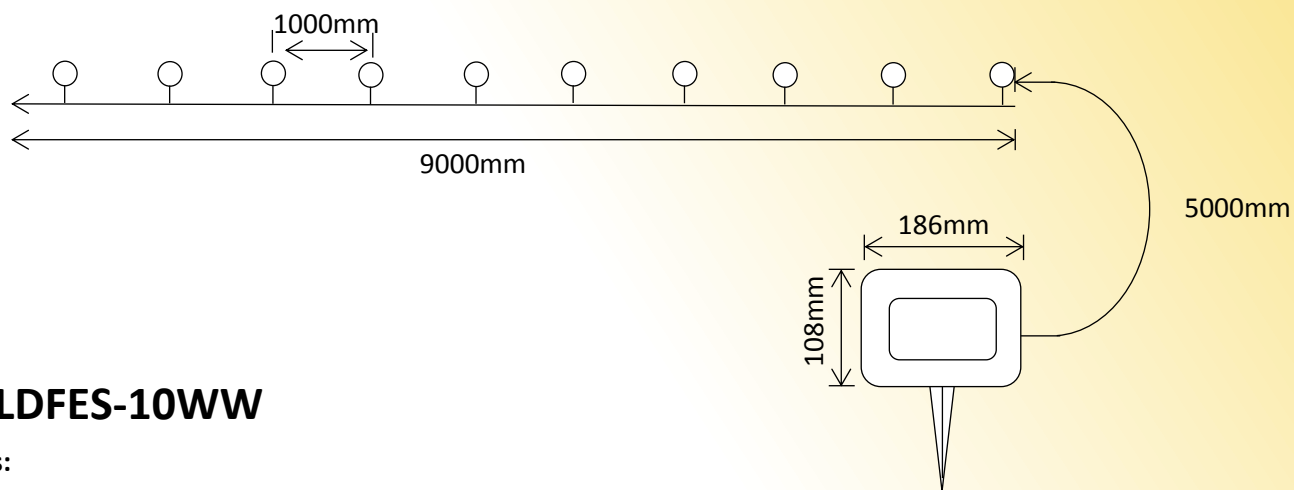

FESTOON LIGHTS

SLDFES-10WW

10x G45 – E27
Filament LED
Bulbs @ 0.2w –
20Lmn per bulb
@ 2700k

2x 3.7V
2.2Ah Lithium

2.8w - 5.5vDC
Separate E.R.E*

Dust & Water
Protection

Festoon Lights

SLDFES-10WW

Features:

- 11 LED bulbs per kit (1 x Spare Included)
- "Plug and Play" Installation
- Built in Photo Electric Cell
- 6-8 hours charging time
- 8-10 hours Operation every night
- 4 x Pre-set Operation Modes
- DIY and Easy to Install
- Cable Colour – Black
- Total Cable Length – 14m
- LED CCT – Warm White
- Optional Charging via 5v USB Port
- **1 Year Warranty!**