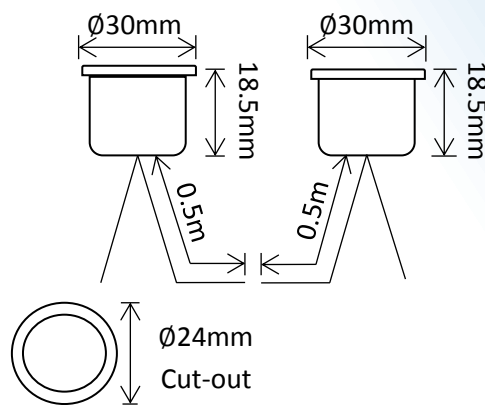

Deck & In-Ground Lighting Kit

SLDDLK-10

SLDDLK-10RGB

Features:

- 10 Lights in each kit
- "Plug and Play" Installation
- Built in Photo Electric Cell (Day/Night Sensor)
- 6-8 hours Operation every day
- Recessed Mounting Position
- 5m Moulded Cable from Solar Panel to First Light
- 2m Moulded Cable Joining Light to Light
- Warm White LEDs (SLDDLK-10)
- Red, Green, Blue LEDs (SLDDLK-10RGB)

10 x SMD LEDs
@0.3W ea

3x 1.2V 2.3Ah
NiMH Batteries

5W Remote
Solar Panel

Dust & Water
Protection

Stainless Steel
Construction

40 Lumens at 1
metre

100kg Max. Walk
Over Pressure