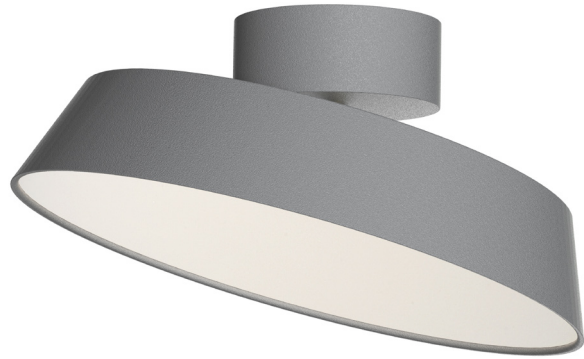

design[®]
for the
people

nordlux[®]

Alba Dim

Projection (cm): 12.9
Width (cm): 30
30
Diameter (cm): 30
Tilt angle: 35° Wall box (cm):
10,6

Alba Dim

Item number: 2020556010 Grey
EAN: 5704924001048
Packaging unit 3
Material: Metal/Acrylic
IP20, Class 2 (Double isolated), 230V
LED MODUL, Light source incl. 12w led

Area: Indoor
Transformer/driver placement: I baldakinen

Lightsource info (pr. lightsource)

Lumen: 610
Lifetime: 20000
On/Off: 8000
Colour temperature: 3000K
RA: 80
Beam angle: 120°
Dimmable: Yes

design[®]
for the
people
nordlux

This luminaire contains
built-in LED lamps

The lamps cannot be changed in the
luminaire.

874/2012