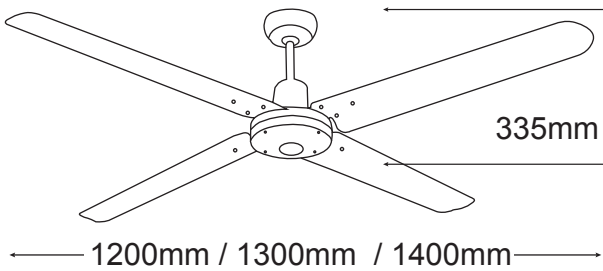

FEATURES

- /// 2 year In Home warranty
- /// High quality brushed nickel and white finishes available
- /// 17 degree blade pitch
- /// Interchangeable blades to make Trisera a 3 blade or a 4 blade ceiling fan
- /// Reversible motor for summer & winter
- /// Available in 1200mm (48"), 1300mm (52"), and 1400mm (56")
- /// Fast fix blade attachment system
- /// 3 speed wall control with light switch included
- /// 304 stainless steel blades on Brushed Nickel models
- /// Silicon coated aluminium blades on White models

DIAGRAMS

FST1234S (1200mm)
FST1334S (1300mm)
FST1434S (1400mm)

FST1234W (1200mm)
FST1334W (1300mm)
FST1434W (1400mm)

Trisera Fan 4 Blade: FST1234 / FST1334 / FST1434

	FORWARD/REVERSE			WALL CONTROL	LUMINOUS FLUX	MAX AIR FLOW
	High	Medium	Low			
CURRENT	0.23A	0.17A	0.12A	3 Speed 2 + 3 5µF / 300V	N/A	TBA
POWER	54W	25W	14.6W			