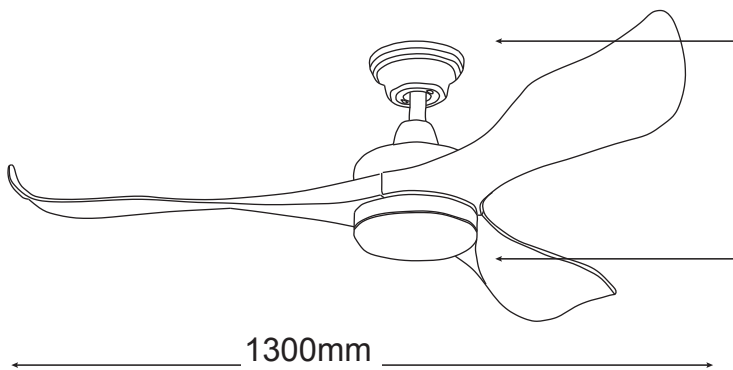

Scorpion

Scorpion LED CCT 1300mm (52")

Colour Changeable Temperature

FEATURES

- /// 3 year In Home warranty
- /// Dimmable 20W CCT switchable (3000k, 4000k or 5000k) LED light
- /// 3 stage step dimming LED light module
- /// Brushless quiet DC motor
- /// Includes 5 speed remote control
- /// Fully reversible for summer & winter
- /// Electronically factory balanced blades
- /// 3 ABS blades
- /// 1300mm (52") blade diameter
- /// Hangsure angle canopy
- /// 13° blade pitch

DIAGRAMS

20w LED

	FORWARD/REVERSE					LUMINOUS FLUX
SPEED	1	2	3	4	5	3000k - 1650lm
CURRENT	0.23A	0.16A	0.12A	0.08A	0.053A	4000k - 1700lm
POWER	36w	23w	16.3w	9.8w	5.2w	5000k - 1750lm