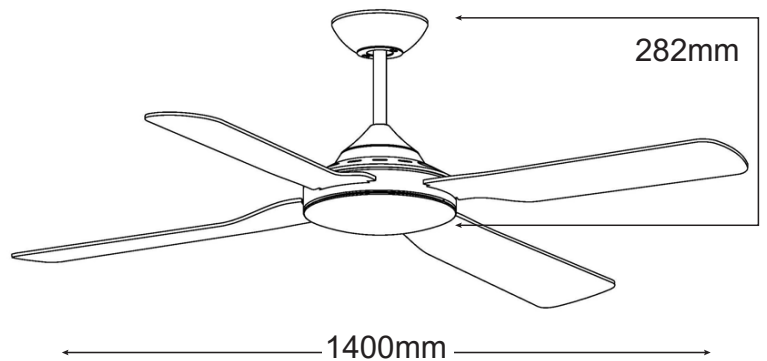

# LIBERTY

OUTDOOR 1400mm (56")

**MLF144WIP**  
White

**MLF144MIP**  
Matt Black

- /// 7 year warranty\*
- /// IP55 rated
- /// Polycarbonate ABS composite construction
- /// Fully reversible for summer & winter
- /// Powerful and efficient 65W motor
- /// Electronically factory balanced blades
- /// 3 speed wall control included
- /// 1400mm (56") blade diameter
- /// Hangsure angle canopy

	FORWARD/REVERSE			WALL CONTROL
	High	Medium	Low	
CURRENT	0.25A	0.19A	0.15A	3 Speed 2 + 3.5µF / 450V
POWER	60W	44W	20W	

\* 3 year In Home + 4 year motor replacement warranty