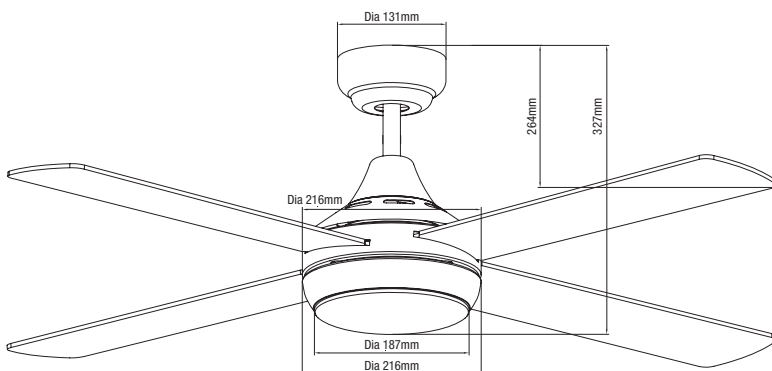

DIMENSIONS

Aust/NZ Approval No. SAA-202085-EA