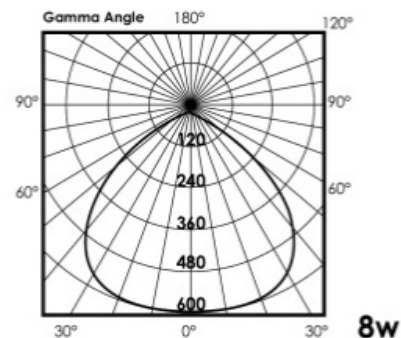

Compliance

- AS/NZS60598.2.1 2013
- AS/NZS60598.2.2 2001
- AS/NZS CISPR15:2011
- AS1530.4 20014 for Fire resistance
- BS476 for 30,60,90 minute fire rated ceiling materials.

Photometric Curve

Product Code	Alpha Code	Watt	Colour Temp.	Lumens	Life (Hours)	Dimensions (w x h)	CRI	Beam Angle	IP Rating	Dimmable
50501	LFS8W3KD	8w	3000k	640lm	50,000	87.5 x 65mm Cut-out: 64mm	80	60°	IP65	Yes