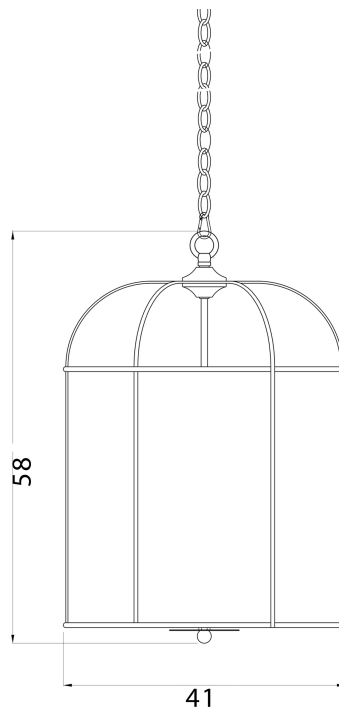

# Upton Large Bronze

Product Code:	LUM.UPTON6.ORB
Name:	Upton large oil rubbed bronze lantern and amber glass
Dimensions:	H 58cm W 41cm
Drop:	Max 200cm adjustable
Ceiling Plate:	Diam 10cm
Materials:	Steel and glass
Finishes:	Oil rubbed bronze and amber glass
Lamp:	6x E14 40w max
Notes:	