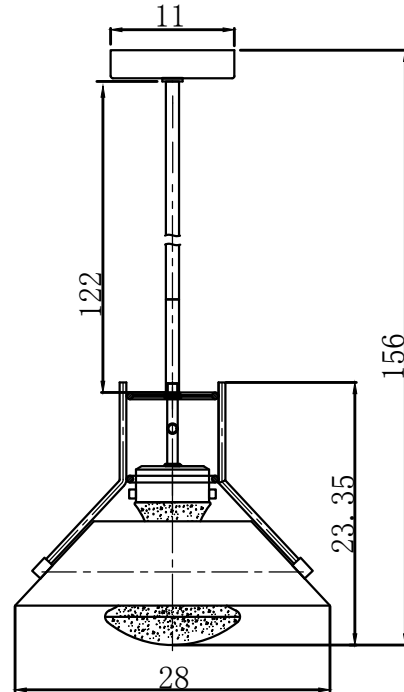

# Elko Medium

Product Code:	LUM.ELKO.M
Name:	Elko medium pendant with shade and crystal glass
Dimensions:	H 23.35cm W 28cm
Drop:	Max 156cm
Ceiling Plate:	Diam 11cm
Materials:	Steel and crystal glass
Finishes:	Iron
Lamp:	LED 4.8w, 3000k, Cri 80+
Notes:	