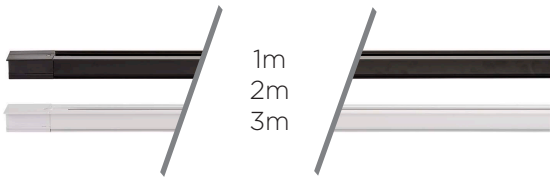

# THREE CIRCUIT RECESSED TRACK & CONNECTORS

RECESSED THREE CIRCUIT TRACK SYSTEM	
MATERIAL	ALUMINIUM
COLOUR/FINISH	MATT BLACK OR WHITE
INPUT VOLTAGE	240V AC
TRACK SYSTEM	3 CIRCUIT
IP RATING	IP20
WARRANTY	5 YEARS REPLACEMENT

BLACK RECESSED THREE CIRCUIT TRACK	
<b>HCP-102311</b>	1 METRE LENGTH
<b>HCP-102321</b>	2 METRE LENGTH
<b>HCP-102331</b>	3 METRE LENGTH

WHITE RECESSED THREE CIRCUIT TRACK	
<b>HCP-103311</b>	1 METRE LENGTH
<b>HCP-103321</b>	2 METRE LENGTH
<b>HCP-103331</b>	3 METRE LENGTH

## THREE CIRCUIT RECESSED TRACK CONNECTORS

	<p>CENTRE FEED</p> <p>Black <b>HCP-102301-CF</b></p> <p>White <b>HCP-103301-CF</b></p>	<p>STRAIGHT JOINER</p> <p>Black <b>HCP-102301-SJ</b></p> <p>White <b>HCP-103301-SJ</b></p>	
	<p>LIVE END</p> <p>Black <b>HCP-102301-LE</b></p> <p>White <b>HCP-103301-LE</b></p>	<p>T-SHAPE CONNECTOR</p> <p>Black <b>HCP-102301-TSC</b></p> <p>White <b>HCP-103301-TSC</b></p>	
	<p>L-SHAPE CONNECTOR</p> <p>Black <b>HCP-102301-LSC</b></p> <p>White <b>HCP-103301-LSC</b></p>	<p>X-SHAPE CONNECTOR</p> <p>Black <b>HCP-102301-XSC</b></p> <p>White <b>HCP-103301-XSC</b></p>	