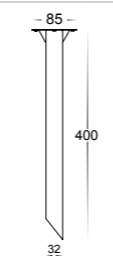

OPTIONAL ACCESSORIES	
	<table border="1"> <tr> <td>HV1603-SS316</td> <td rowspan="4"> • Highlite bollard extension • 380mm total extension height • IP Rating: As per fitting used • Up to 2 extensions can be used </td> </tr> <tr> <td>HV1603-BLK</td> </tr> <tr> <td>HV1603-TTM</td> </tr> <tr> <td>HV1603-AB</td> </tr> </table>
	<table border="1"> <tr> <td>HV1607</td> <td> • Bollard spike • High grade stainless steel • 400mm Length • Includes stainless steel base plate </td> </tr> </table>