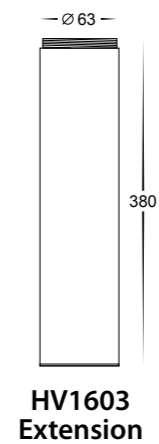

Highlite

- LED bollard light
- High grade perspex reflector lens
- 2m reinforced cable
- 445mm height
- Raised lamp height to maximise light output
- IP Rating: IP54