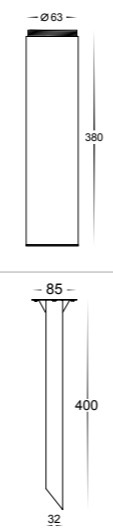

OPTIONAL ACCESSORIES	
	<table border="1"> <tr> <td>HV1603-SS316</td> <td rowspan="4"> • Highlite bollard extension • 380mm total extension height • IP Rating: As per fitting used • Up to 2 extensions can be used </td> </tr> <tr> <td>HV1603-BLK</td> </tr> <tr> <td>HV1603-TTM</td> </tr> <tr> <td>HV1603-AB</td> </tr> </table>
	<table border="1"> <tr> <td>HV1607</td> <td> • Bollard spike • High grade stainless steel • 400mm Length • Includes stainless steel base plate </td> </tr> </table>