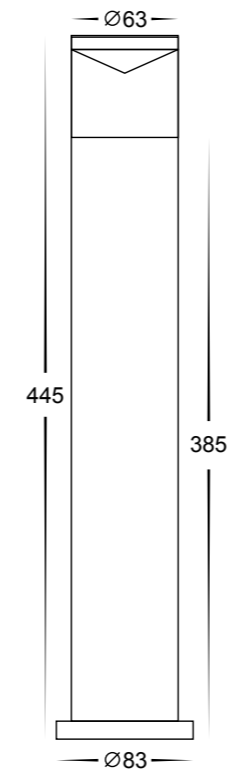

Compatible with
Tri-Colour 9in1
3w, 5w, 7w
12v,24v or 240v LED Globe

IMAGE	PART NUMBER	COLOUR TEMP	LUMENS	INPUT	INCLUDED LED
	HV1601T-SS316	3000K 4000K 5500K	270lm 285lm 300lm	240v	Tri-Colour 5w GU10 LED
	HV1602T-SS316	3000K 4000K 5500K	270lm 285lm 300lm	12v DC	Tri-Colour 5w MR16 LED
	HV1601T-BLK	3000K 4000K 5500K	270lm 285lm 300lm	240v	Tri-Colour 5w GU10 LED
	HV1602T-BLK	3000K 4000K 5500K	270lm 285lm 300lm	12v DC	Tri-Colour 5w MR16 LED
	HV1601T-TTM	3000K 4000K 5500K	270lm 285lm 300lm	240v	Tri-Colour 5w GU10 LED
	HV1602T-TTM	3000K 4000K 5500K	270lm 285lm 300lm	12v DC	Tri-Colour 5w MR16 LED
	HV1601T-AB	3000K 4000K 5500K	270lm 285lm 300lm	240v	Tri-Colour 5w GU10 LED
	HV1602T-AB	3000K 4000K 5500K	270lm 285lm 300lm	12v DC	Tri-Colour 5w MR16 LED