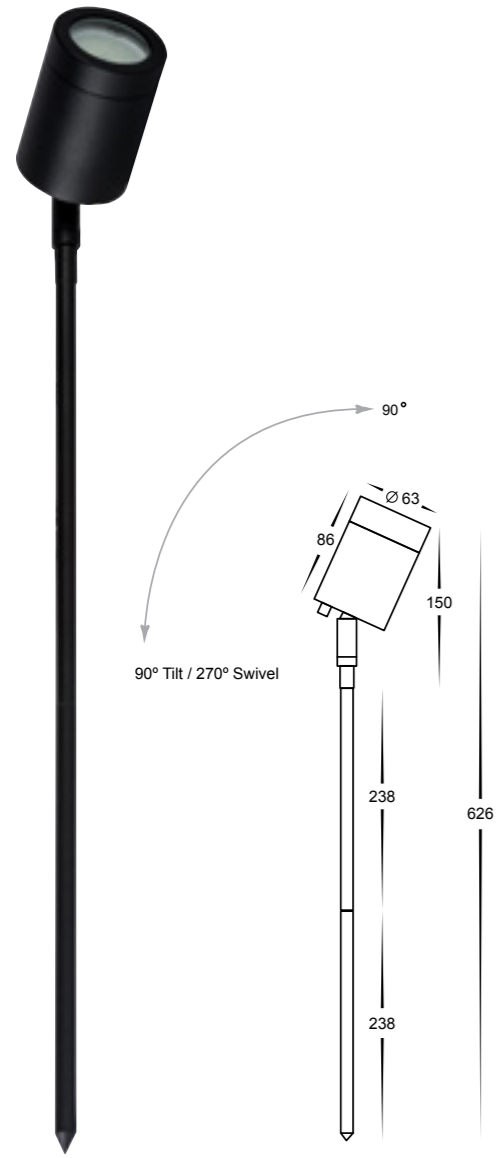

Pointe Aluminium Black

- Single adjustable spike spotlight
- Aluminium Poly Powder Coated Black
- 2x 238mm spike length (total 476mm)
- 2m reinforced cable
- IP Rating: IP65

Compatible with
Tri-Colour 9in1
3w, 5w, 7w
12v or 24v LED Globe

IMAGE	PART NUMBER	COLOUR TEMP	LUMENS	INPUT	INCLUDED LED
	HV1421T	3000K 4000K 5500K	270lm 285lm 300lm	12v DC	Tri-Colour 5w MR16 LED

All low voltage products that specify an input of 12v or 24v DC must be used with a suitable LED driver, refer to pages 267 - 274
Lumen output measured at source. All globes supplied with fittings are non dimmable. If you require 240v dimmable globes refer to page 336

Tivah Aluminium Black

- Single adjustable spike spotlight
- Aluminium Poly Powder Coated Black
- 285mm spike length
- 2m reinforced cable
- IP Rating: IP65

Compatible with
Tri-Colour 9in1
3w, 5w, 7w
12v or 24v LED Globe

IMAGE	PART NUMBER	COLOUR TEMP	LUMENS	INPUT	INCLUDED LED
	HV1427T	3000K 4000K 5500K	270lm 285lm 300lm	12v DC	Tri-Colour 5w MR16 LED

All low voltage products that specify an input of 12v or 24v DC must be used with a suitable LED driver, refer to pages 267 - 274
Lumen output measured at source. All globes supplied with fittings are non dimmable. If you require 240v dimmable globes refer to page 336