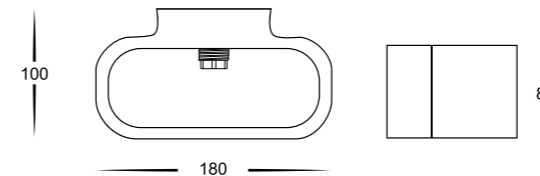

## Concept

- High density extra strong plaster
- Super bright white
- Easily painted to match decor
- IP Rating: IP20
- Indoor use only

PART NUMBER	COLOUR TEMP	LUMENS	INPUT	INCLUDED LED
<b>HV8027C</b>	5500K	130lm	240v	2w COB G9
<b>HV8027W</b>	3000k	120lm	240v	2w COB G9

## Concept

- Aluminium black with gold insert
- IP Rating: IP20
- Indoor use only

PART NUMBER	COLOUR TEMP	LUMENS	INPUT	INCLUDED LED
<b>HV8028C-BLK</b>	5500K	130lm	240v	2w G9 LED
<b>HV8028W-BLK</b>	3000k	120lm	240v	2w G9 LED

## Concept

- Aluminium white with gold insert
- IP Rating: IP20
- Indoor use only

PART NUMBER	COLOUR TEMP	LUMENS	INPUT	INCLUDED LED
<b>HV8028C-WHT</b>	5500K	130lm	240v	2w COB G9
<b>HV8028W-WHT</b>	3000k	120lm	240v	2w COB G9