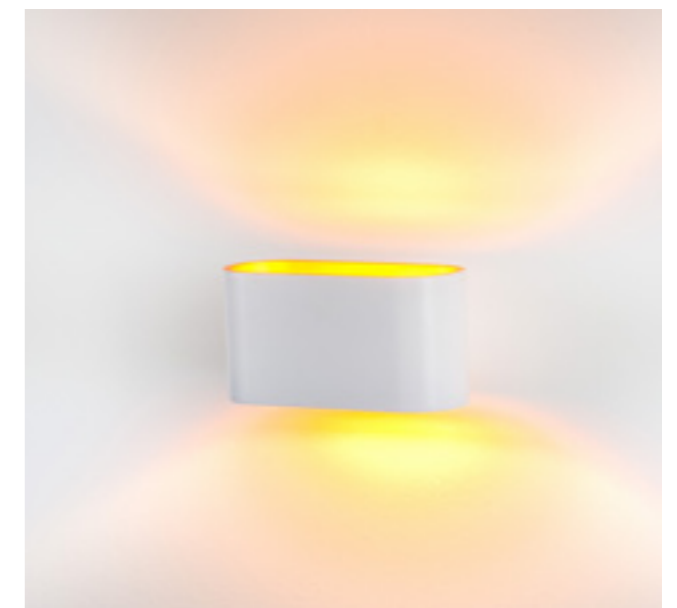

## Concept

- High density extra strong plaster
- Super bright white
- Easily painted to match decor
- IP Rating: IP20
- Indoor use only

PART NUMBER	COLOUR TEMP	LUMENS	INPUT	INCLUDED LED
<b>HV8027C</b>	5500K	130lm	240v	2w COB G9
<b>HV8027W</b>	3000k	120lm	240v	2w COB G9

## Concept

- Aluminium black with gold insert
- IP Rating: IP20
- Indoor use only

PART NUMBER	COLOUR TEMP	LUMENS	INPUT	INCLUDED LED
<b>HV8028C-BLK</b>	5500K	130lm	240v	2w G9 LED
<b>HV8028W-BLK</b>	3000k	120lm	240v	2w G9 LED

## Concept

- Aluminium white with gold insert
- IP Rating: IP20
- Indoor use only

PART NUMBER	COLOUR TEMP	LUMENS	INPUT	INCLUDED LED
<b>HV8028C-WHT</b>	5500K	130lm	240v	2w COB G9
<b>HV8028W-WHT</b>	3000k	120lm	240v	2w COB G9