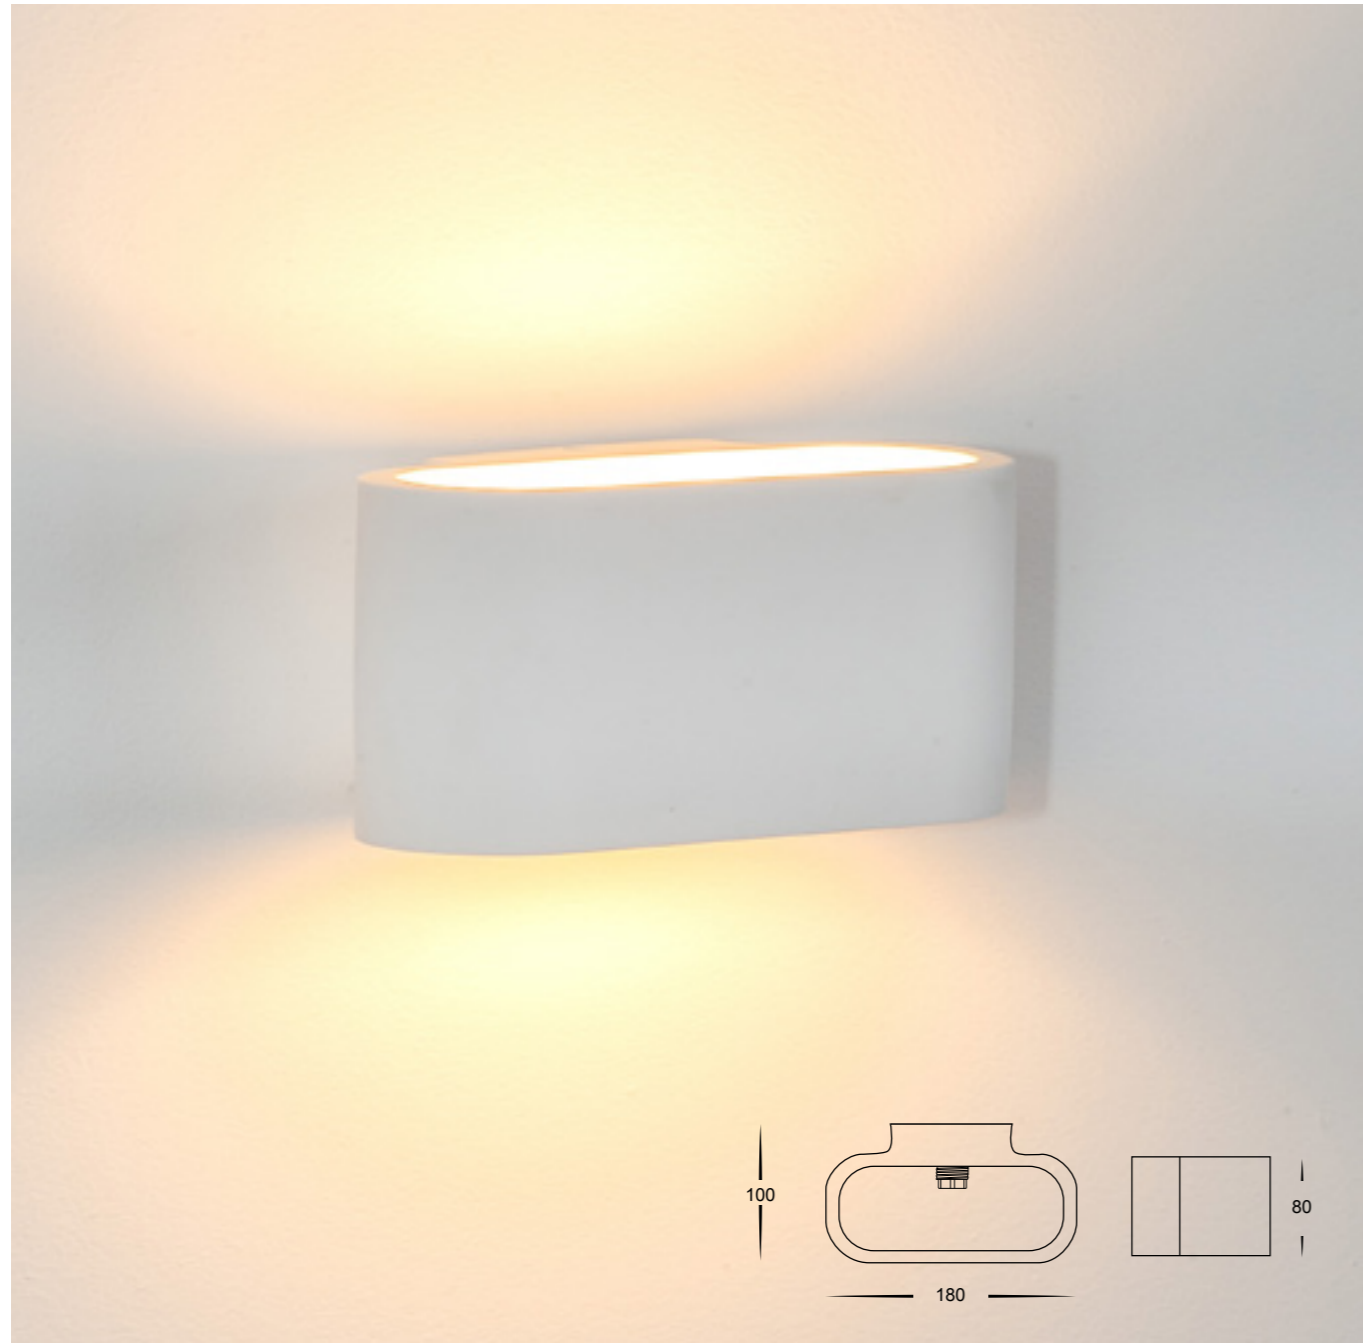

## Concept

- High density extra strong plaster
- Super bright white
- Easily painted to match decor
- IP Rating: IP20
- Indoor use only

PART NUMBER	COLOUR TEMP	LUMENS	INPUT	INCLUDED LED
<b>HV8027C</b>	5500K	130lm	240v	2w COB G9
<b>HV8027W</b>	3000k	120lm	240v	2w COB G9

All low voltage products that specify an input of 12v or 24v DC must be used with a suitable LED driver, refer to pages 267 - 274  
Lumen output measured at source. All globes supplied with fittings are non dimmable. If you require 240v dimmable globes refer to page 336

## Concept

- Aluminium black with gold insert
- IP Rating: IP20
- Indoor use only

PART NUMBER	COLOUR TEMP	LUMENS	INPUT	INCLUDED LED
<b>HV8028C-BLK</b>	5500K	130lm	240v	2w G9 LED
<b>HV8028W-BLK</b>	3000k	120lm	240v	2w G9 LED

## Concept

- Aluminium white with gold insert
- IP Rating: IP20
- Indoor use only

PART NUMBER	COLOUR TEMP	LUMENS	INPUT	INCLUDED LED
<b>HV8028C-WHT</b>	5500K	130lm	240v	2w COB G9
<b>HV8028W-WHT</b>	3000k	120lm	240v	2w COB G9