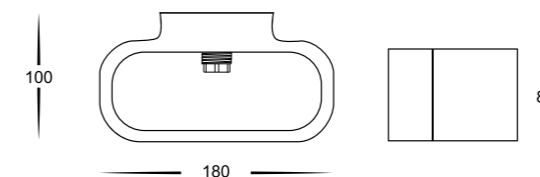

## Concept

- Aluminium black with gold insert
- IP Rating: IP20
- Indoor use only

PART NUMBER	COLOUR TEMP	LUMENS	INPUT	INCLUDED LED
<b>HV8028C-BLK</b>	5500K	130lm	240v	2w G9 LED
<b>HV8028W-BLK</b>	3000k	120lm	240v	2w G9 LED

## Concept

- Aluminium white with gold insert
- IP Rating: IP20
- Indoor use only

PART NUMBER	COLOUR TEMP	LUMENS	INPUT	INCLUDED LED
<b>HV8028C-WHT</b>	5500K	130lm	240v	2w COB G9
<b>HV8028W-WHT</b>	3000k	120lm	240v	2w COB G9