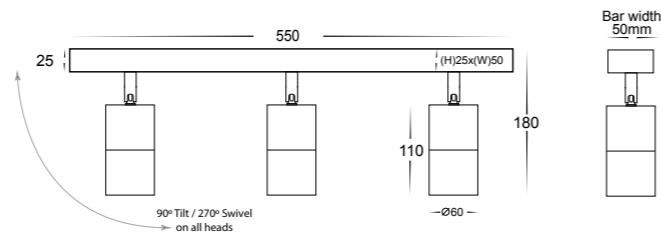

2 light bar

4 light bar

3 light bar

3 light round plate

4 light square plate

Tivah Aluminium Black

- Adjustable spotlights
- Aluminium Poly Powder Coated Black
- 90° tilt & 270° swivel
- High output reflector to maximise light
- IP Rating: IP54