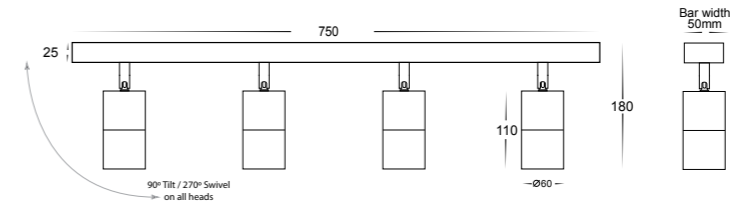

2 light bar

4 light bar

3 light bar

3 light round plate

4 light square plate

Tivah Aluminium Black

- Adjustable spotlights
- Aluminium Poly Powder Coated Black
- 90° tilt & 270° swivel
- High output reflector to maximise light
- IP Rating: IP54