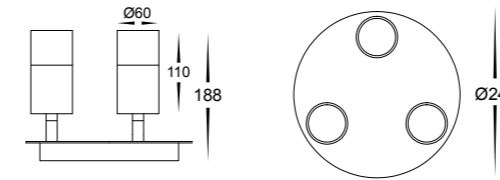

2 light bar

4 light bar

3 light bar

3 light round plate

4 light square plate

Tivah Aluminium Black

- Adjustable spotlights
- Aluminium Poly Powder Coated Black
- 90° tilt & 270° swivel
- High output reflector to maximise light
- IP Rating: IP54

Compatible with
Tri-Colour 9in1
 HV9506 **LED Globe**
 3w, 5w, 7w

IMAGE	PART NUMBER	COLOUR TEMP	LUMENS	INPUT	INCLUDED LED
	HV4001T-2-BLK	3000K 4000K 5500K	2x 270lm 2x 285lm 2x 300lm	240v	Tri-Colour 2x 5w GU10 LED
	HV4001T-3-BLK	3000K 4000K 5500K	3x 270lm 3x 285lm 3x 300lm	240v	Tri-Colour 3x 5w GU10 LED