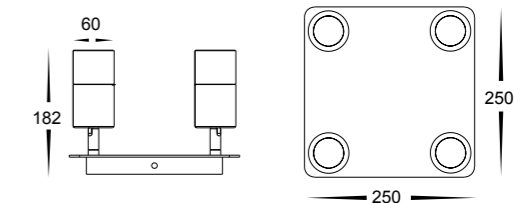

2 light bar

4 light bar

3 light bar

3 light round plate

4 light square plate

Tivah Aluminium Black

- Adjustable spotlights
- Aluminium Poly Powder Coated Black
- 90° tilt & 270° swivel
- High output reflector to maximise light
- IP Rating: IP54