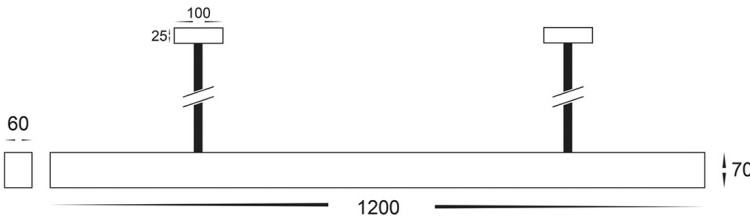

## PRODUCT SPECIFICATIONS

**Name:** Proline

**Material:** Aluminium

**Colour:** Black, Silver or White

**IP Rating:** IP20

**Lamp Base:** Built in LED

**CRI:** ≥80

**Cable Length:** 2000mm (adjustable)

**Wiring:** Parallel

**Dimmable:** Yes

**Warranty:** 2 years replacement\*\*

PART NUMBER	COLOUR TEMP	LUMENS*	INPUT VOLTAGE	BEAM ANGLE	INCLUDED LED
HV6001T-BLK	3000k	3800lm	240v	120°	Built in 40w LED
	4000k	3900lm			
	5500k	4000lm			
HV6001T-SLV	3000k	3800lm	240v	120°	Built in 40w LED
	4000k	3900lm			
	5500k	4000lm			
HV6001T-WHT	3000k	3800lm	240v	120°	Built in 40w LED
	4000k	3900lm			
	5500k	4000lm			