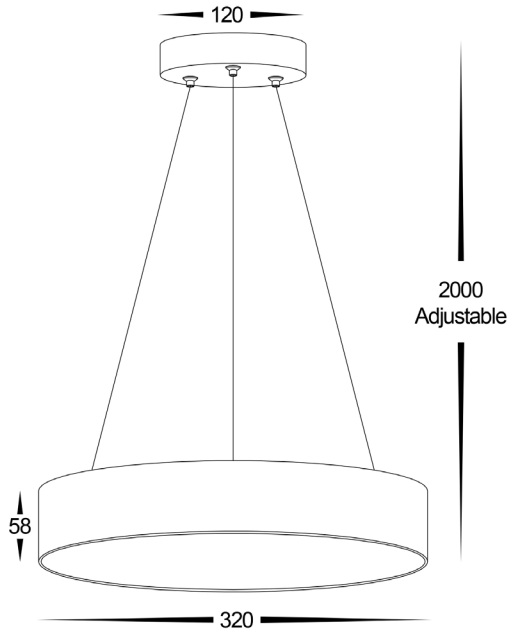

## Product Specifications

Name	Nella
Material	Aluminium
Colour	Black or White
IP Rating	IP20
Lamp Base	Built in LED
CRI:	>90
Beam Angle	120°
Dimmable	Triac Dimmable
Warranty	2 Years Replacement

## Dimensions

IMAGE	PART NUMBER	COLOUR TEMP	LUMENS	INPUT VOLTAGE	BEAM ANGLE	INCLUDED LED
	HV5893T-BLK-PDT	3000K 4000K 5500K	2056lm 2131lm 2212lm	240V AC	120°	30w Built in LED
	HV5893T-WHT-PDT	3000K 4000K 5500K	2056lm 2131lm 2212lm	240V AC	120°	30w Built in LED