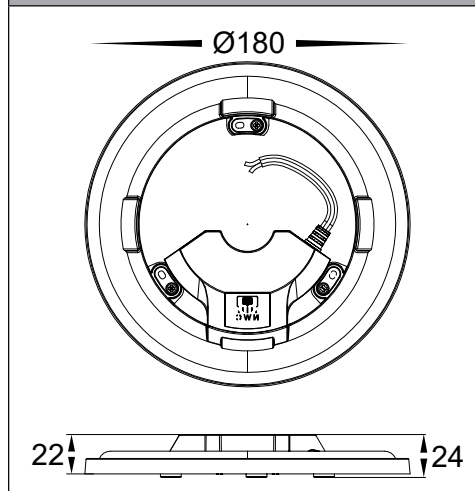

PRODUCT SPECIFICATIONS

Material	Plastic
Colour	White
IP Rating	IP20
Lamp Base	Built in LED
CRI	> 80
Dimmable	Yes (Triac)
Warranty	3 Years Replacement

HV5880T-12W

HV5880T-18W

HV5880T-28W

COLOUR TEMP

IP RATING

APPROVALS

LIGHT DISTRIBUTION

HV5880T-12W + HV5880T-18W DIMENSIONS

HV5880T-28W DIMENSIONS

IMAGE	PART NUMBER	COLOUR TEMP	LUMENS	INPUT VOLTAGE	BEAM ANGLE	INCLUDED LED
	HV5880T-12W	3000K 4000K 5000K	1000lm 1150lm 1140lm	240v AC	120°	TRI Colour 12w Built in LED
	HV5880T-18W	3000K 4000K 5000K	1500lm 1770lm 1570lm	240v AC	120°	TRI Colour 18w Built in LED
	HV5880T-28W	3000K 4000K 5000K	2300lm 2785lm 2500lm	240v AC	120°	TRI Colour 28w Built in LED