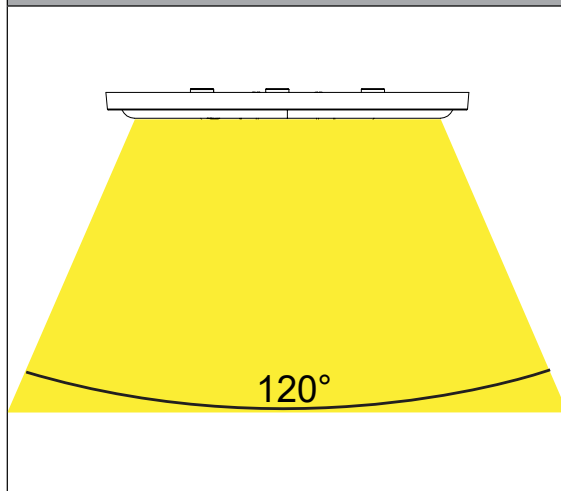

PRODUCT SPECIFICATIONS

Material	Plastic
Colour	White
IP Rating	IP20
Lamp Base	Built in LED
CRI	> 80
Dimmable	Yes (Triac)
Warranty	3 Years Replacement

HV5880T-12W

HV5880T-18W

HV5880T-28W

COLOUR TEMP

IP RATING

APPROVALS

LIGHT DISTRIBUTION

HV5880T-12W + HV5880T-18W DIMENSIONS

HV5880T-28W DIMENSIONS

IMAGE	PART NUMBER	COLOUR TEMP	LUMENS	INPUT VOLTAGE	BEAM ANGLE	INCLUDED LED
	HV5880T-12W	3000K 4000K 5000K	1000lm 1150lm 1140lm	240v AC	120°	TRI Colour 12w Built in LED
	HV5880T-18W	3000K 4000K 5000K	1500lm 1770lm 1570lm	240v AC	120°	TRI Colour 18w Built in LED
	HV5880T-28W	3000K 4000K 5000K	2300lm 2785lm 2500lm	240v AC	120°	TRI Colour 28w Built in LED