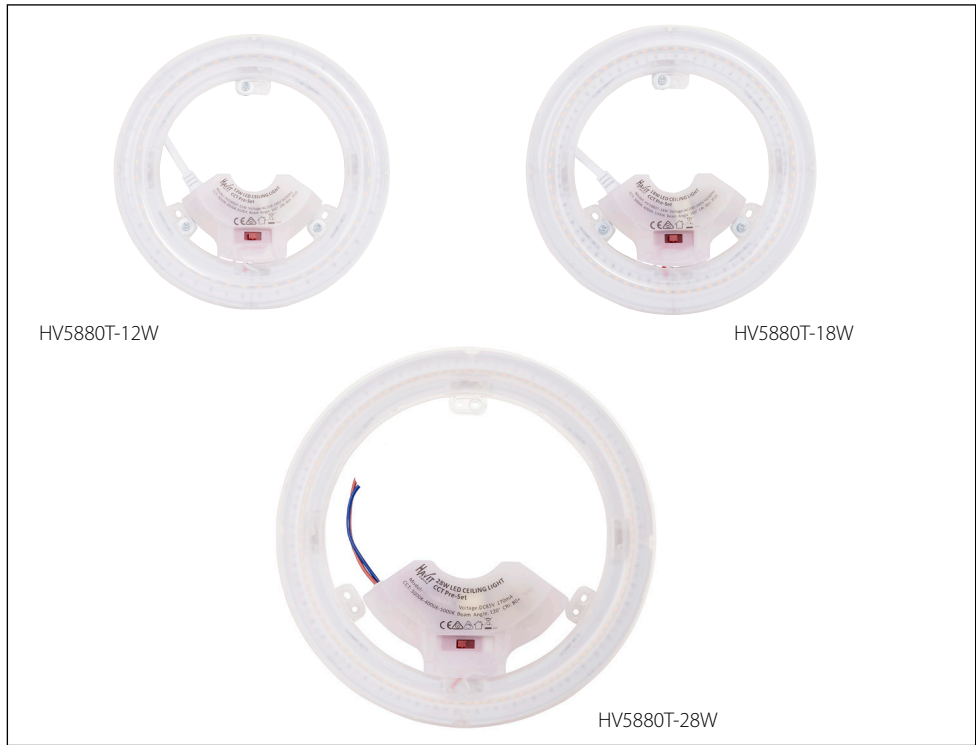

PRODUCT SPECIFICATIONS

Material	Plastic
Colour	White
IP Rating	IP20
Lamp Base	Built in LED
CRI	> 80
Dimmable	Yes (Triac)
Warranty	3 Years Replacement

HV5880T-12W

HV5880T-18W

HV5880T-28W

COLOUR TEMP

IP RATING

APPROVALS

LIGHT DISTRIBUTION

HV5880T-12W + HV5880T-18W DIMENSIONS

HV5880T-28W DIMENSIONS

IMAGE	PART NUMBER	COLOUR TEMP	LUMENS	INPUT VOLTAGE	BEAM ANGLE	INCLUDED LED
	HV5880T-12W	3000K 4000K 5000K	1000lm 1150lm 1140lm	240v AC	120°	TRI Colour 12w Built in LED
	HV5880T-18W	3000K 4000K 5000K	1500lm 1770lm 1570lm	240v AC	120°	TRI Colour 18w Built in LED
	HV5880T-28W	3000K 4000K 5000K	2300lm 2785lm 2500lm	240v AC	120°	TRI Colour 28w Built in LED