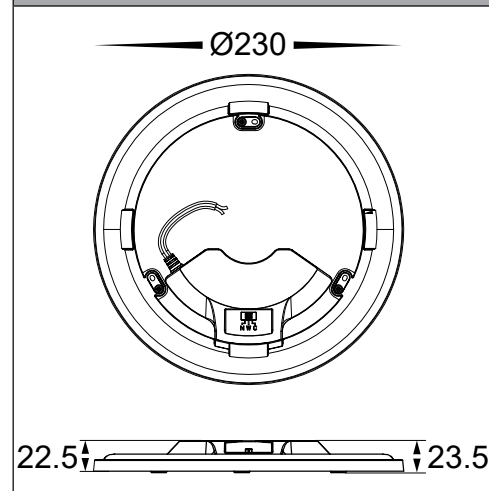

APPROVALS

LIGHT DISTRIBUTION

HV5880T-12W + HV5880T-18W DIMENSIONS

HV5880T-28W DIMENSIONS

IMAGE	PART NUMBER	COLOUR TEMP	LUMENS	INPUT VOLTAGE	BEAM ANGLE	INCLUDED LED
	HV5880T-12W	3000K 4000K 5000K	1000lm 1150lm 1140lm	240v AC	120°	TRI Colour 12w Built in LED
	HV5880T-18W	3000K 4000K 5000K	1500lm 1770lm 1570lm	240v AC	120°	TRI Colour 18w Built in LED
	HV5880T-28W	3000K 4000K 5000K	2300lm 2785lm 2500lm	240v AC	120°	TRI Colour 28w Built in LED