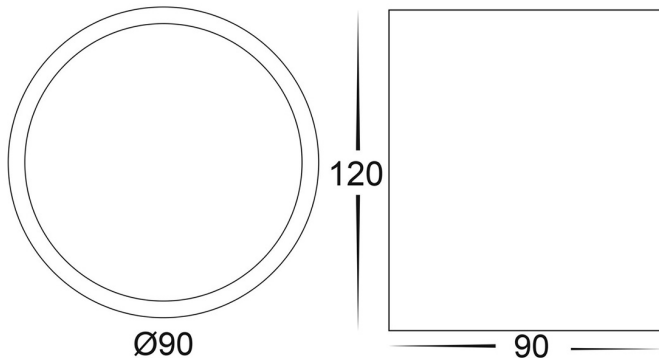

Nella 12w Adjustable Round LED Surface Mounted Downlights

PRODUCT SPECIFICATIONS

Name: Nella

Material: Aluminium

Colour: Black or White

Tilt: 20°

IP Rating: IP40

Lamp Base: Built in LED

CRI: ≥80

Wiring: Parallel

Dimmable: Yes

Warranty: 2 years replacement**

PART NUMBER	COLOUR TEMP	LUMENS*	INPUT VOLTAGE	BEAM ANGLE	INCLUDED GLOBES
HV5813T-BLK	3000K	960lm	240v	60°	Built in 12w LED
HV5813T-WHT	4000K	1020lm			
	5500K	1080lm			