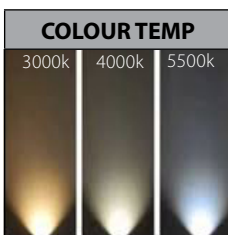

## PRODUCT SPECIFICATIONS

Name	Niche
Material	Aluminium
Colour	Black or White
Cut Out	38mm
IP Rating	IP54
Lamp Base	Built in LED
CRI:	>80
Wiring	Parallel
Dimmable	No
Warranty	2 Years Replacement

## DIMENSIONS

IMAGE	PART NUMBER	COLOUR TEMP	LUMENS	INPUT VOLTAGE	BEAM ANGLE	INCLUDED LED
	HV5702W-BLK	3000K	240lm	240v AC Supplied with LED Driver	45°	3w Built in LED
	HV5702N-BLK	4000K	255lm			
	HV5702C-BLK	5500K	270lm			
	HV5702W-WHT	3000K	240lm	240AC Supplied with LED Driver	45°	3w Built in LED
	HV5702N-WHT	4000K	255lm			
	HV5702C-WHT	5500K	270lm			