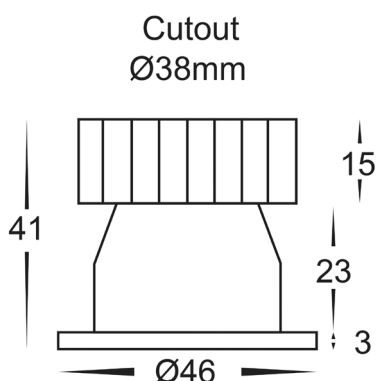

## PRODUCT SPECIFICATIONS

Name	Niche
Material	Aluminium
Colour	Black or White
Cut Out	38mm
IP Rating	IP54
Lamp Base	Built in LED
CRI:	>80
Wiring	Parallel
Dimmable	No
Warranty	2 Years Replacement

## DIMENSIONS

IMAGE	PART NUMBER	COLOUR TEMP	LUMENS	INPUT VOLTAGE	BEAM ANGLE	INCLUDED LED
	HV5702W-BLK	3000K	240lm	240v AC Supplied with LED Driver	45°	3w Built in LED
	HV5702N-BLK	4000K	255lm			
	HV5702C-BLK	5500K	270lm			
	HV5702W-WHT	3000K	240lm	240AC Supplied with LED Driver	45°	3w Built in LED
	HV5702N-WHT	4000K	255lm			
	HV5702C-WHT	5500K	270lm			