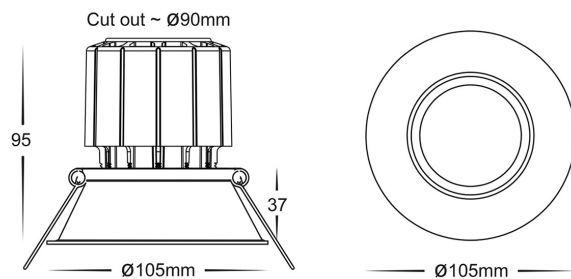

## PRODUCT SPECIFICATIONS

**Name:** Prime

**Material:** Aluminium

**Colour:** Black or White

**IP Rating:** IP44

**Cut-out:** 90mm

**Lamp Base:** Built in LED

**CRI:** ≥90

**Wiring:** Parallel

**Dimmable:** Yes

**Warranty:** 3 years replacement\*\*

HV5514T-BLK

HV5514T-WHT

Choose colour with switch on fitting.

PART NUMBER	COLOUR TEMP	LUMENS*	INPUT VOLTAGE	BEAM ANGLE	INCLUDED GLOBES
HV5514T-BLK	5500K	1150lm	240v AC Supplied with Driver	45°	Built in 12w LED
HV5514T-WHT	4000K	1125lm			
	3000K	1100lm			