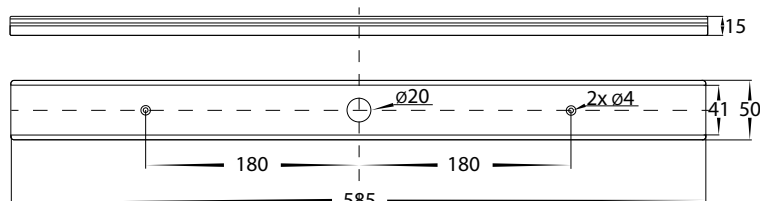

MOUNTING BASE