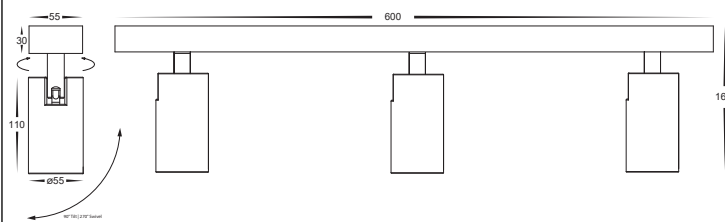

### LIGHT DISTRIBUTION

### DIMENSIONS

IMAGE	PART NUMBER	COLOUR TEMP	LUMENS	INPUT VOLTAGE	BEAM ANGLE	INCLUDED LED
	<b>HV4002T-3-WHT</b>	3000K 4000K 5000K	3x 640lm 3x 680lm 3x 720lm	240v AC	45°	TRI Colour Built in 3x 8w SMD LED
	<b>HV4002T-3-BLK</b>	3000K 4000K 5000K	3x 640lm 3x 680lm 3x 720lm	240v AC	45°	TRI Colour Built in 3x 8w SMD LED