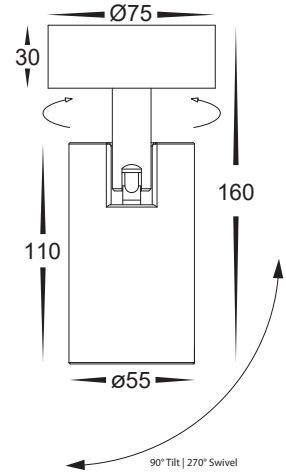

LIGHT DISTRIBUTION

DIMENSIONS

IMAGE	PART NUMBER	COLOUR TEMP	LUMENS	INPUT VOLTAGE	BEAM ANGLE	INCLUDED LED
	HV4002T-1-WHT	3000K 4000K 5000K	640lm 680lm 720lm	240v AC	45°	TRI Colour Built in 8w SMD LED
	HV4002T-1-BLK	3000K 4000K 5000K	640lm 680lm 720lm	240v AC	45°	TRI Colour Built in 8w SMD LED