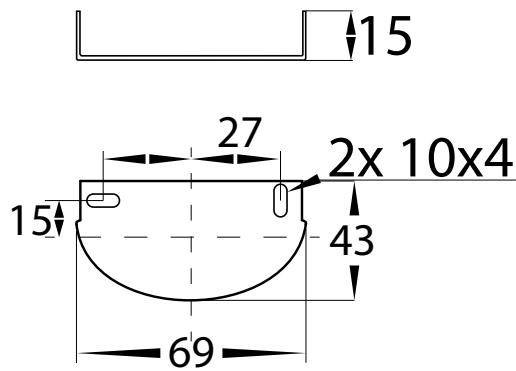

LIGHT DISTRIBUTION

DIMENSIONS

IMAGE	PART NUMBER	COLOUR TEMP	LUMENS	INPUT VOLTAGE	BEAM ANGLE	INCLUDED LED
	HV4002T-1-WHT	3000K 4000K 5000K	640lm 680lm 720lm	240v AC	45°	TRI Colour Built in 8w SMD LED
	HV4002T-1-BLK	3000K 4000K 5000K	640lm 680lm 720lm	240v AC	45°	TRI Colour Built in 8w SMD LED