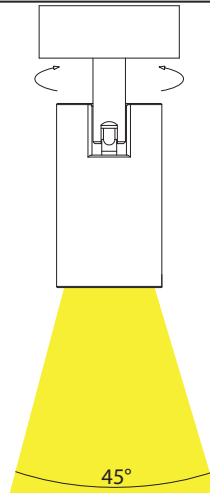

Revo Aluminium 1 Light Adjustable LED Spot Light

PRODUCT SPECIFICATIONS

Name	Revo
Material	Aluminium
Colour	Poly Powder Coated White or Black
IP Rating	IP20
Lamp Base	Built in LED
CRI	> 80
Wiring	Parallel
Dimmable	Yes (Triac)
Warranty	3 Years Replacement

LIGHT DISTRIBUTION

DIMENSIONS

IMAGE	PART NUMBER	COLOUR TEMP	LUMENS	INPUT VOLTAGE	BEAM ANGLE	INCLUDED LED
	HV4002T-1-WHT	3000K 4000K 5000K	640lm 680lm 720lm	240v AC	45°	TRI Colour Built in 8w SMD LED
	HV4002T-1-BLK	3000K 4000K 5000K	640lm 680lm 720lm	240v AC	45°	TRI Colour Built in 8w SMD LED