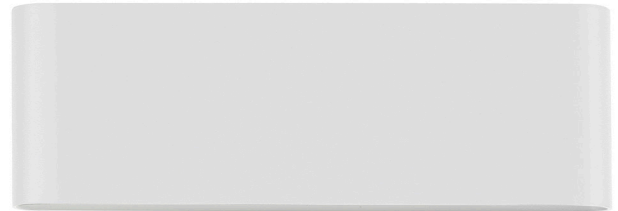

# Lisse Fixed Down Wall Light

## Product Specifications

Name	Lisse
Material	Aluminium
Colour	Black, White
IP Rating	IP54
Lamp Base	Built in LED
CRI:	>80
Wiring	Parallel
Dimmable	Yes
Warranty	2 Years Replacement

### APPROVAL

IMAGE	PART NUMBER	COLOUR TEMP	LUMENS	INPUT VOLTAGE	BEAM ANGLE	INCLUDED LED
	HV3652T-BLK-240V	3000K 4000K 5500K	475lm 560lm 515lm	240V AC	120°	TRI Colour 12w Built in LED
	HV3652T-BLK-12V	3000K 4000K 5500K	475lm 560lm 515lm	12V DC	120°	TRI Colour 12w Built in LED
	HV3652T-WHT-240V	3000K 4000K 5500K	475lm 560lm 515lm	240V AC	120°	TRI Colour 12w Built in LED
	HV3652T-WHT-12V	3000K 4000K 5500K	475lm 560lm 515lm	12V DC	120°	TRI Colour 12w Built in LED