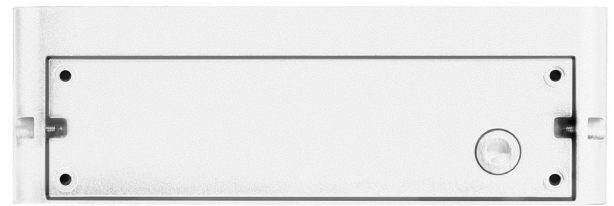

# Lisse Fixed Down Wall Light

## Product Specifications

Name	Lisse
Material	Aluminium
Colour	Black, White
IP Rating	IP54
Lamp Base	Built in LED
CRI:	>80
Wiring	Parallel
Dimmable	Yes
Warranty	2 Years Replacement

### APPROVAL

IMAGE	PART NUMBER	COLOUR TEMP	LUMENS	INPUT VOLTAGE	BEAM ANGLE	INCLUDED LED
	HV3652T-BLK-240V	3000K 4000K 5500K	475lm 560lm 515lm	240V AC	120°	TRI Colour 12w Built in LED
	HV3652T-BLK-12V	3000K 4000K 5500K	475lm 560lm 515lm	12V DC	120°	TRI Colour 12w Built in LED
	HV3652T-WHT-240V	3000K 4000K 5500K	475lm 560lm 515lm	240V AC	120°	TRI Colour 12w Built in LED
	HV3652T-WHT-12V	3000K 4000K 5500K	475lm 560lm 515lm	12V DC	120°	TRI Colour 12w Built in LED