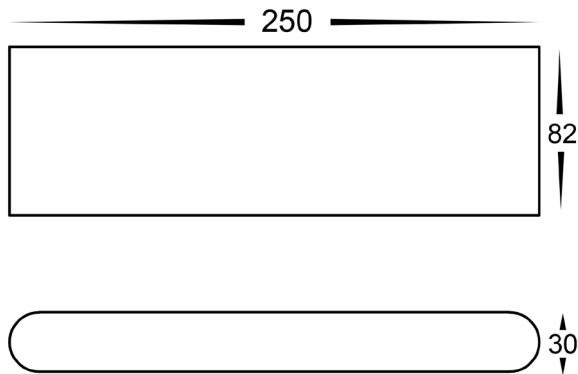

# Lisse Fixed Down Wall Light

## Product Specifications

Name	Lisse
Material	Aluminium
Colour	Black, White
IP Rating	IP54
Lamp Base	Built in LED
CRI:	>80
Wiring	Parallel
Dimmable	Yes
Warranty	2 Years Replacement

## Dimensions