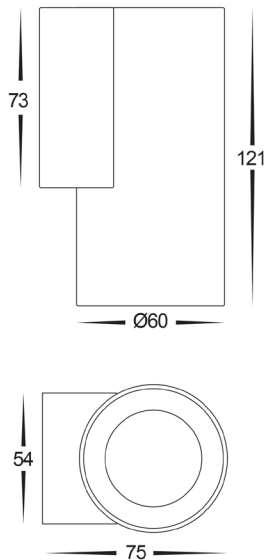

Aries 316 Stainless Steel Fixed Down LED Wall Light

Product Specifications

Name	Aries
Material	316 Stainless Steel
Colour	Polished, Black or White
IP Rating	IP65
Lamp Base	Built in LED
CRI:	>80
Wiring	Parallel
Dimmable	Triac Dimmable
Warranty	2 Years Replacement

Dimensions

IMAGE	PART NUMBER	COLOUR TEMP	LUMENS	INPUT VOLTAGE	BEAM ANGLE	INCLUDED LED
	HV3625T-PSS316	3000K 4000K 5000K	448lm 576lm 534lm	240V AC	60°	6w Built in LED
	HV3625T-BLK	3000K 4000K 5000K	448lm 576lm 534lm	240V AC	60°	6w Built in LED
	HV3625T-WHT	3000K 4000K 5000K	448lm 576lm 534lm	240V AC	60°	6w Built in LED