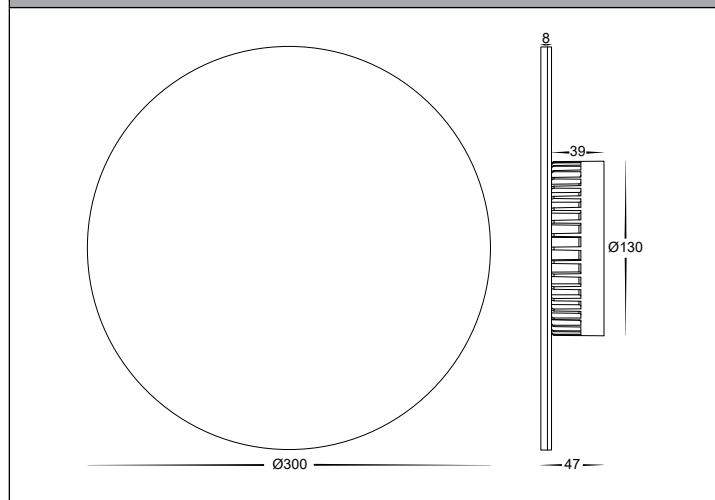

PRODUCT SPECIFICATIONS

Name	Halo
Material	Aluminium + Polycarbonate
Colour	Black or White
IP Rating	IP65
Lamp Base	Built in 24w SMD LED
CRI:	>80
Wiring	Parallel
Dimmable	Yes - Triac
Warranty	2 Years Replacement

DIMENSIONS

COLOUR TEMPERATURE

IP RATING

APPROVAL

IMAGE	PART NUMBER	COLOUR TEMP	LUMENS	INPUT VOLTAGE	BEAM ANGLE	INCLUDED LED
	HV3594T-BLK	3000k 4000k 5500k	1920lm 2040lm 2160lm	240V AC	120°	TRI Colour 24w SMD Built in LED
	HV3594T-WHT	3000k 4000k 5500k	1920lm 2040lm 2160lm	240V AC	120°	TRI Colour 24w SMD Built in LED