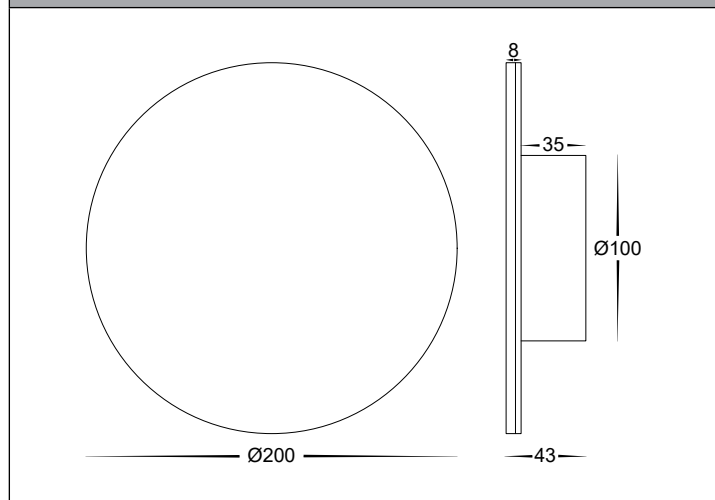

PRODUCT SPECIFICATIONS

Name	Halo
Material	Aluminium + Polycarbonate
Colour	Black or White
IP Rating	IP65
Lamp Base	Built in 12w SMD LED
CRI:	>80
Wiring	Parallel
Dimmable	Yes - Triac
Warranty	2 Years Replacement

DIMENSIONS

COLOUR TEMPERATURE

IP RATING

APPROVAL

IMAGE	PART NUMBER	COLOUR TEMP	LUMENS	INPUT VOLTAGE	BEAM ANGLE	INCLUDED LED
	HV3592T-BLK	3000k 4000k 5500k	960lm 1020lm 1080lm	240V AC	120°	TRI Colour 12w SMD Built in LED
	HV3592T-WHT	3000k 4000k 5500k	540lm 550lm 560lm	240V AC	120°	TRI Colour 12w SMD Built in LED