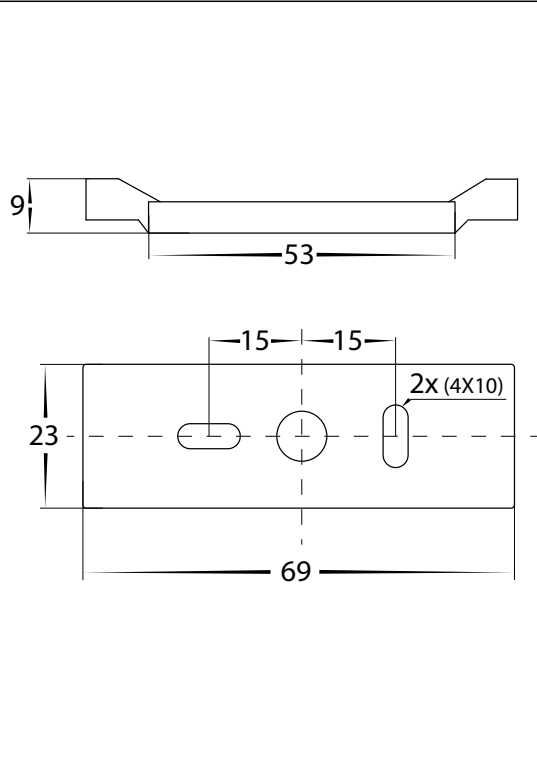

APPROVAL

IP RATING

COLOUR TEMP

LIGHT DISTRIBUTION

MOUNTING BASE

DIMENSIONS

PART NUMBER	COLOUR TEMP	LUMENS	INPUT VOLTAGE	BEAM ANGLE	INCLUDED LED
HV3289C-GPH	5500k	2x 250lm	12v	120°	2x 3w Built in LED
HV3289W-GPH	3000k	2x 240lm	12v	120°	2x 3w Built in LED