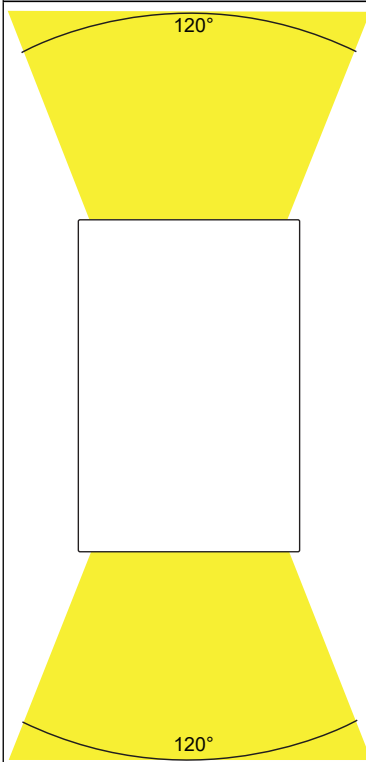

Stylez Graphite Up & Down LED Step Light

PRODUCT SPECIFICATIONS

Name	Stylez
Material	316 Stainless Steel
Colour	Graphite
IP Rating	IP65
Lamp Base	Built in LED
CRI	> 80
Wiring	Parallel
Dimmable	No
Warranty	3 Years Replacement

APPROVAL

IP RATING

COLOUR TEMP

LIGHT DISTRIBUTION

MOUNTING BASE

DIMENSIONS

PART NUMBER	COLOUR TEMP	LUMENS	INPUT VOLTAGE	BEAM ANGLE	INCLUDED LED
HV3289C-GPH	5500k	2x 250lm	12v	120°	2x 3w Built in LED
HV3289W-GPH	3000k	2x 240lm	12v	120°	2x 3w Built in LED