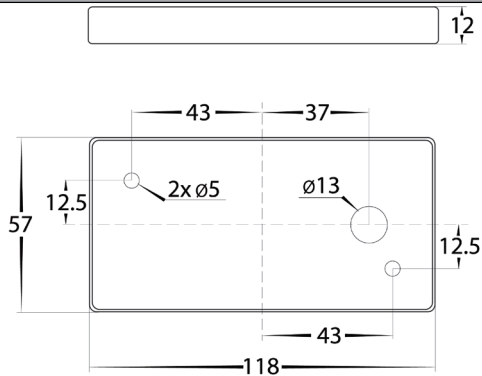

APPROVAL

IP RATING

COLOUR TEMP

LIGHT DISTRIBUTION

DIMENSIONS

MOUNTING BASE

PART NUMBER	COLOUR TEMP	LUMENS	INPUT VOLTAGE	BEAM ANGLE	INCLUDED LED
HV3282T-SS316	3000K	460lm	12v DC	120°	TRI Colour Built in 6W LED
	4000K	490lm			
	5500K	520lm			