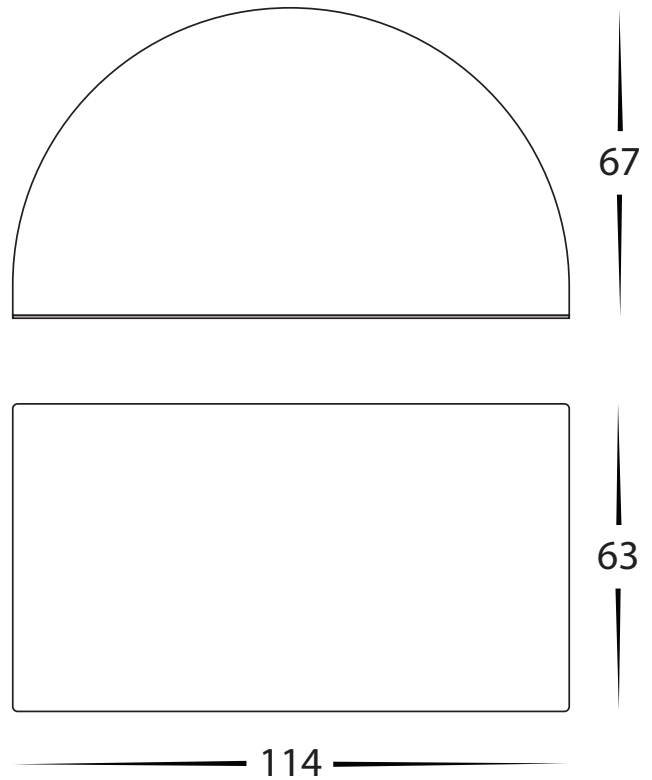

Mood Stainless Steel Surface Mounted LED Step Light

PRODUCT SPECIFICATIONS

Name	Mood
Material	316 Stainless Steel
Colour	Stainless Steel
IP Rating	IP54
Lamp Base	GU10
CRI	> 80
Wiring	Parallel
Dimmable	No
Warranty	3 Years Replacement

APPROVAL

IP RATING

COLOUR TEMP

LIGHT DISTRIBUTION

DIMENSIONS

MOUNTING BASE

PART NUMBER	COLOUR TEMP	LUMENS	INPUT VOLTAGE	BEAM ANGLE	INCLUDED LED
HV3282T-SS316	3000K	460lm	12v DC	120°	TRI Colour Built in 6W LED
	4000K	490lm			
	5500K	520lm			