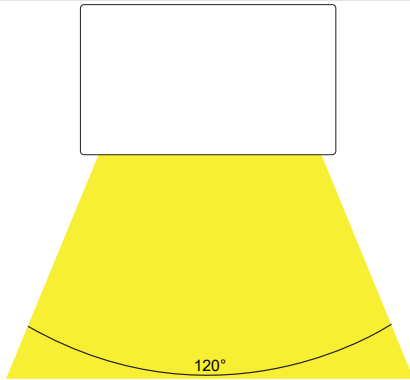

Mood Stainless Steel Surface Mounted LED Step Light

PRODUCT SPECIFICATIONS

Name	Mood
Material	316 Stainless Steel
Colour	Stainless Steel
IP Rating	IP54
Lamp Base	GU10
CRI	> 80
Wiring	Parallel
Dimmable	No
Warranty	3 Years Replacement

APPROVAL

IP RATING

COLOUR TEMP

LIGHT DISTRIBUTION

DIMENSIONS

MOUNTING BASE

PART NUMBER	COLOUR TEMP	LUMENS	INPUT VOLTAGE	BEAM ANGLE	INCLUDED LED
HV3282T-SS316	3000K	460lm	12v DC	120°	TRI Colour Built in 6W LED
	4000K	490lm			
	5500K	520lm			