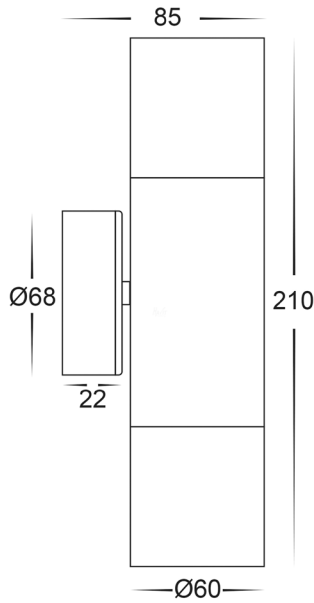

# Tivah Solid Brass Graphite Up & Down Wall Light

## PRODUCT SPECIFICATIONS

Name	Tivah
Material	Solid Brass
Colour	Graphite Coloured
IP Rating	IP65
Lamp Base	GU10 or MR16
CRI	> 80
Wiring	Parallel
Dimmable	No - not with supplied globes
Warranty	3 Years Replacement

## DIMENSIONS