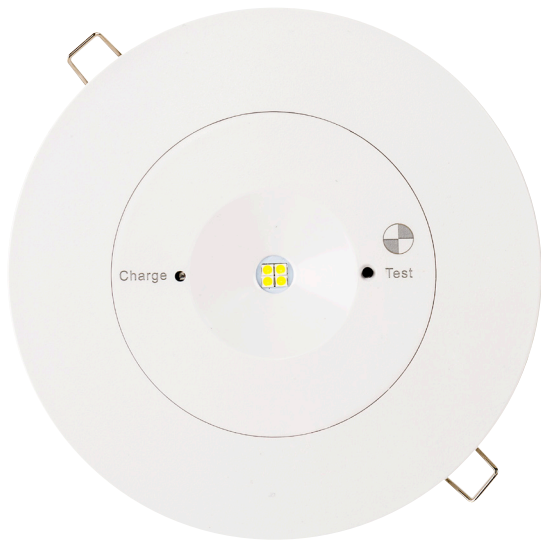

# 3W RECESSED LED SPITFIRE

## RECESSED SPITFIRE

MATERIAL	POLYCARBONATE + ALUMINIUM
COLOUR / FINISH	MATT WHITE
COLOUR TEMP	6000K
LUMEN OUTPUT	140LM
INPUT VOLTAGE	240V
BUILT IN LED	3W LED
BATTERY TYPE	LITHIUM
CHARGING TIME	24 HRS
DURATION TIME	3 HOURS
WORK MODE	NON-MAINTAINED
VIEWING DISTANCE	24M
TEST MODE	MANUAL TESTING
CUT OUT	65MM - 125MM
IP RATING	IP20
CLASSIFICATION	D40
COMPLIANCE	AS2293
WARRANTY	3 YEARS REPLACEMENT

## PRODUCT ORDERING

HCP-91301	3W LED	6000K	140LM
-----------	--------	-------	-------