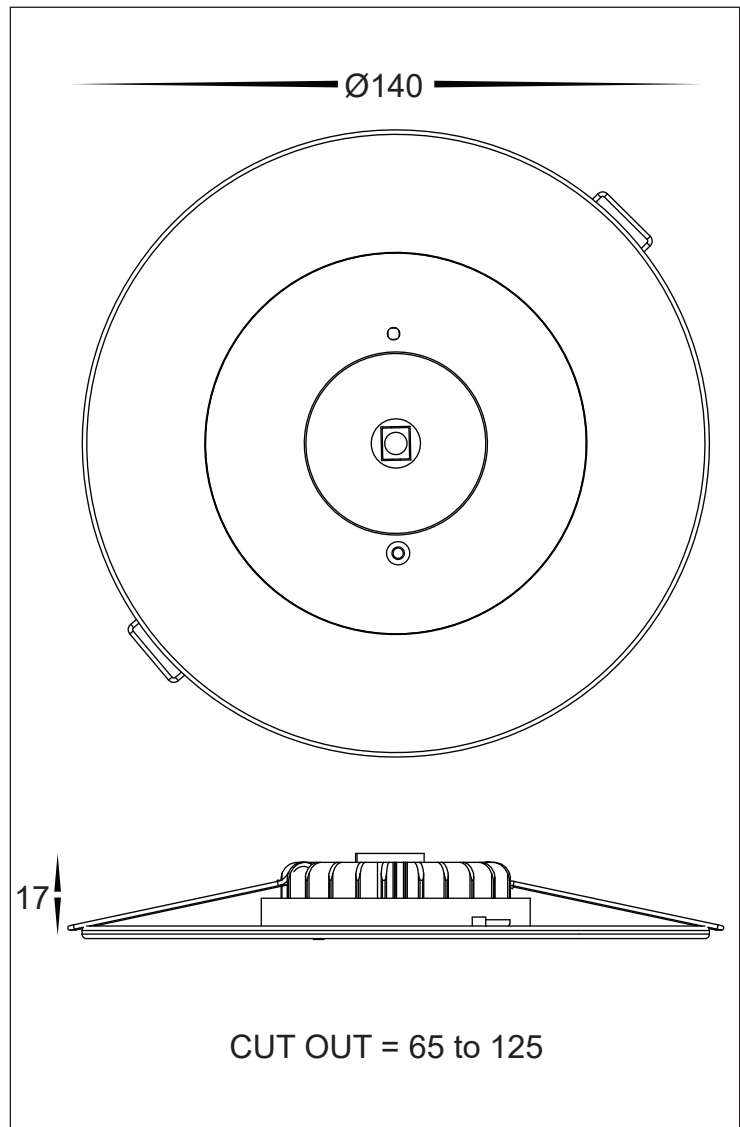

# 3W RECESSED LED SPITFIRE

## RECESSED SPITFIRE

MATERIAL	POLYCARBONATE + ALUMINIUM
COLOUR / FINISH	MATT WHITE
COLOUR TEMP	6000K
LUMEN OUTPUT	140LM
INPUT VOLTAGE	240V
BUILT IN LED	3W LED
BATTERY TYPE	LITHIUM
CHARGING TIME	24 HRS
DURATION TIME	3 HOURS
WORK MODE	NON-MAINTAINED
VIEWING DISTANCE	24M
TEST MODE	MANUAL TESTING
CUT OUT	65MM - 125MM
IP RATING	IP20
CLASSIFICATION	D40
COMPLIANCE	AS2293
WARRANTY	3 YEARS REPLACEMENT

## PRODUCT ORDERING

HCP-91301	3W LED	6000K	140LM
-----------	--------	-------	-------

## PHOTOMETRICS