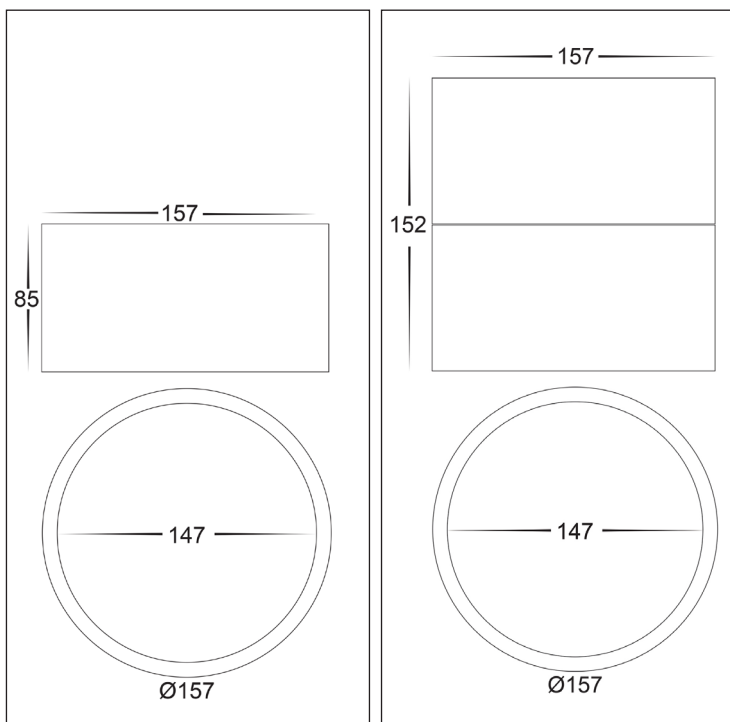

PHOTOMETRICS

Web: www.havitcommercial.com.au
Email: sales@havitcommercial.com.au
Phone: 02 9381 8383
ADDRESS: 8/133 Beauchamp Road, Matraville, N.S.W., 2036

Warranty Terms & Conditions

Surface Mounted Downlight