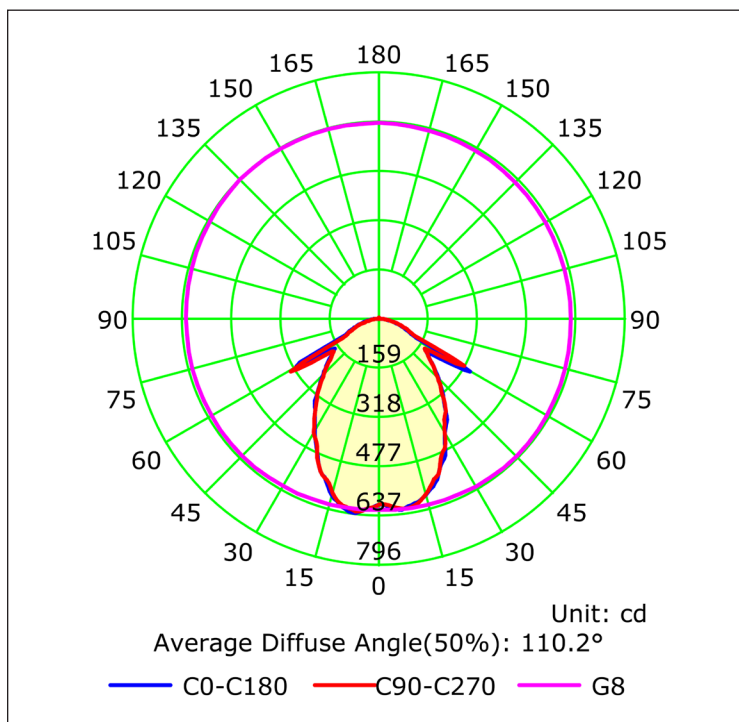

PHOTOMETRICS

Web: www.havitcommercial.com.au
Email: sales@havitcommercial.com.au
Phone: 02 9381 8383
ADDRESS: 8/133 Beauchamp Road, Matraville, N.S.W., 2036

Warranty Terms & Conditions

Surface Mounted Downlight