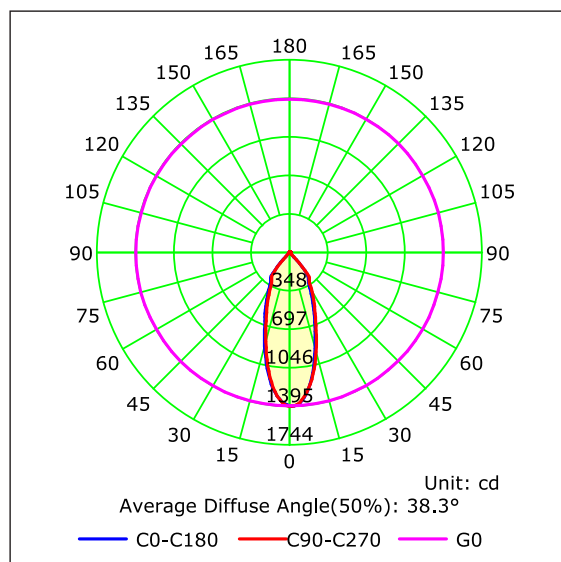

PRODUCT DATA

12W DALI DIMMABLE DOWNLIGHTS	
MATERIAL	ALUMINIUM
COLOUR/FINISH	MATT BLACK OR MATT WHITE
COLOUR TEMP.	3000K 4000K 5500K (TRI-COLOUR)
LUMEN OUTPUT	790LM 855LM 881LM
INPUT VOLTAGE	240v AC (REMOTE DRIVER)
BUILT-IN LED	12w
DIMMING	DALI DIMMABLE
CRI	Ra >90
BEAM ANGLE	60°
ROTATION	350°
IP RATING	IP54

PRODUCT ORDERING

ALUMINIUM BLACK				
	HCP-8821204	12W LED	3000K	790LM
			4000K	855LM
			5500K	881LM
ALUMINIUM WHITE				
	HCP-8831204	12W LED	3000K	790LM
			4000K	855LM
			5500K	881LM

PHOTOMETRICS

OTHER DATA