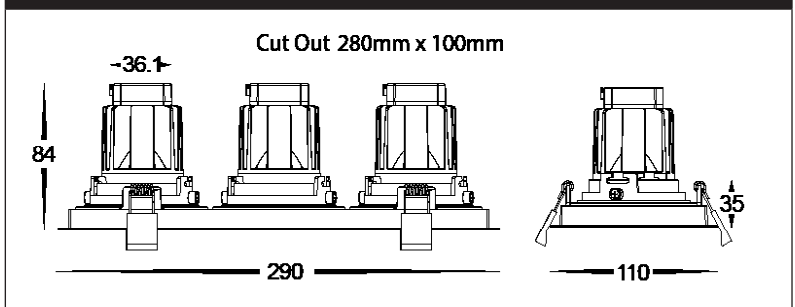

OPTIONAL REFLECTORS

	80090-15	15°
	80090-28	28°
	80090-40	40°

PHOTOMETRICS

DIMENSIONS

OTHER IMAGES

ADDRESS: 8/133 Beauchamp Road, Matraville, N.S.W., 2036

Web: www.havitcommercial.com.au
 Email: sales@havitcommercial.com.au
 Phone: 02 9381 8383