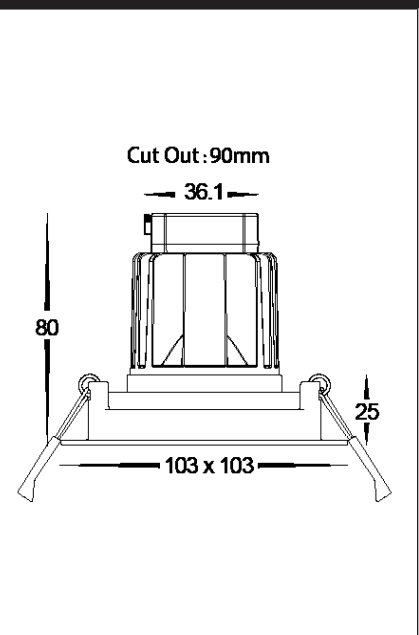

DIMENSIONS

ADDRESS: 8/133 Beauchamp Road, Matraville, N.S.W., 2036

Web: www.havitcommercial.com.au
Email: sales@havitcommercial.com.au
Phone: 02 9381 8383