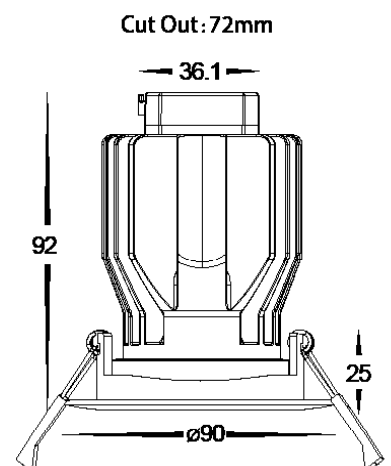

OPTIONAL REFLECTORS

	80090-15	15°
	80090-28	28°
	80090-40	40°

PHOTOMETRICS

OTHER IMAGES

DIMENSIONS

ADDRESS: 8/133 Beauchamp Road, Matraville, N.S.W., 2036

Web: www.havitcommercial.com.au
 Email: sales@havitcommercial.com.au
 Phone: 02 9381 8383